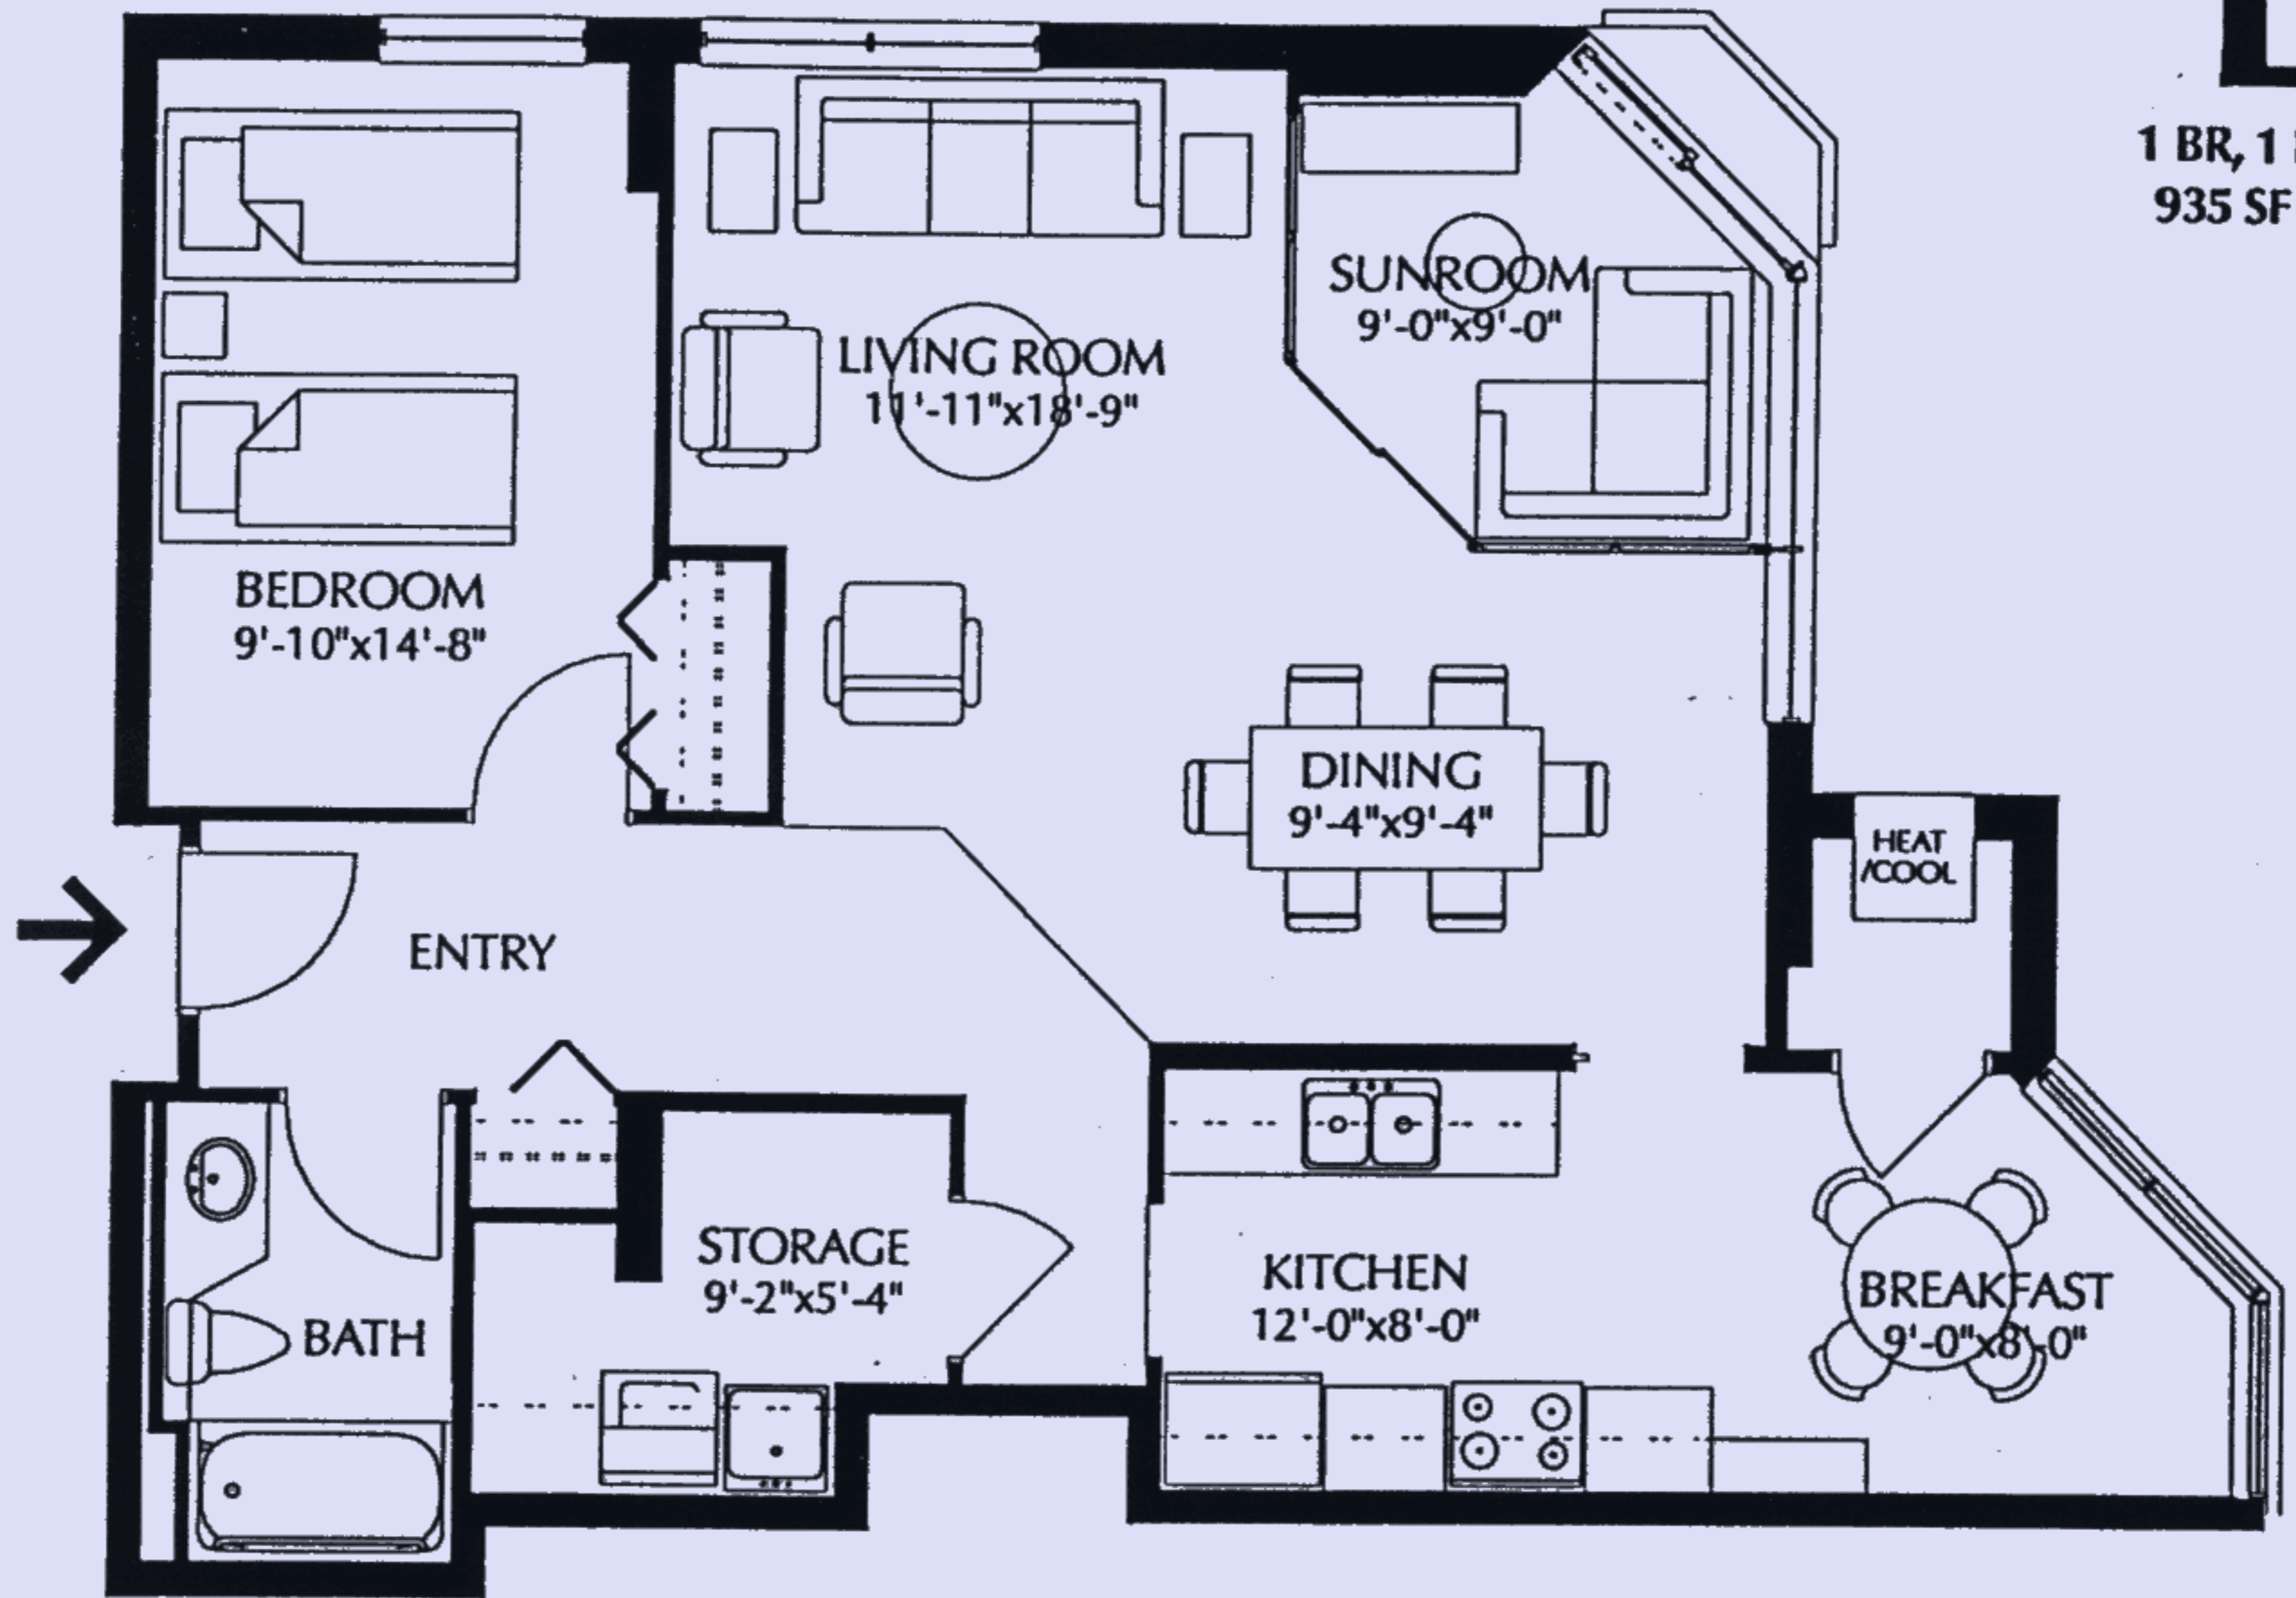

# St. Joseph's Estates

DUNDAS  
ONTARIO

Building 2  
SUITE TYPE

1 BR, 1 Bath  
935 SF net

# St. Joseph's Estates

DUNDAS  
ONTARIO

SUITE TYPE

1 BR, 1 Bath  
935 SF net