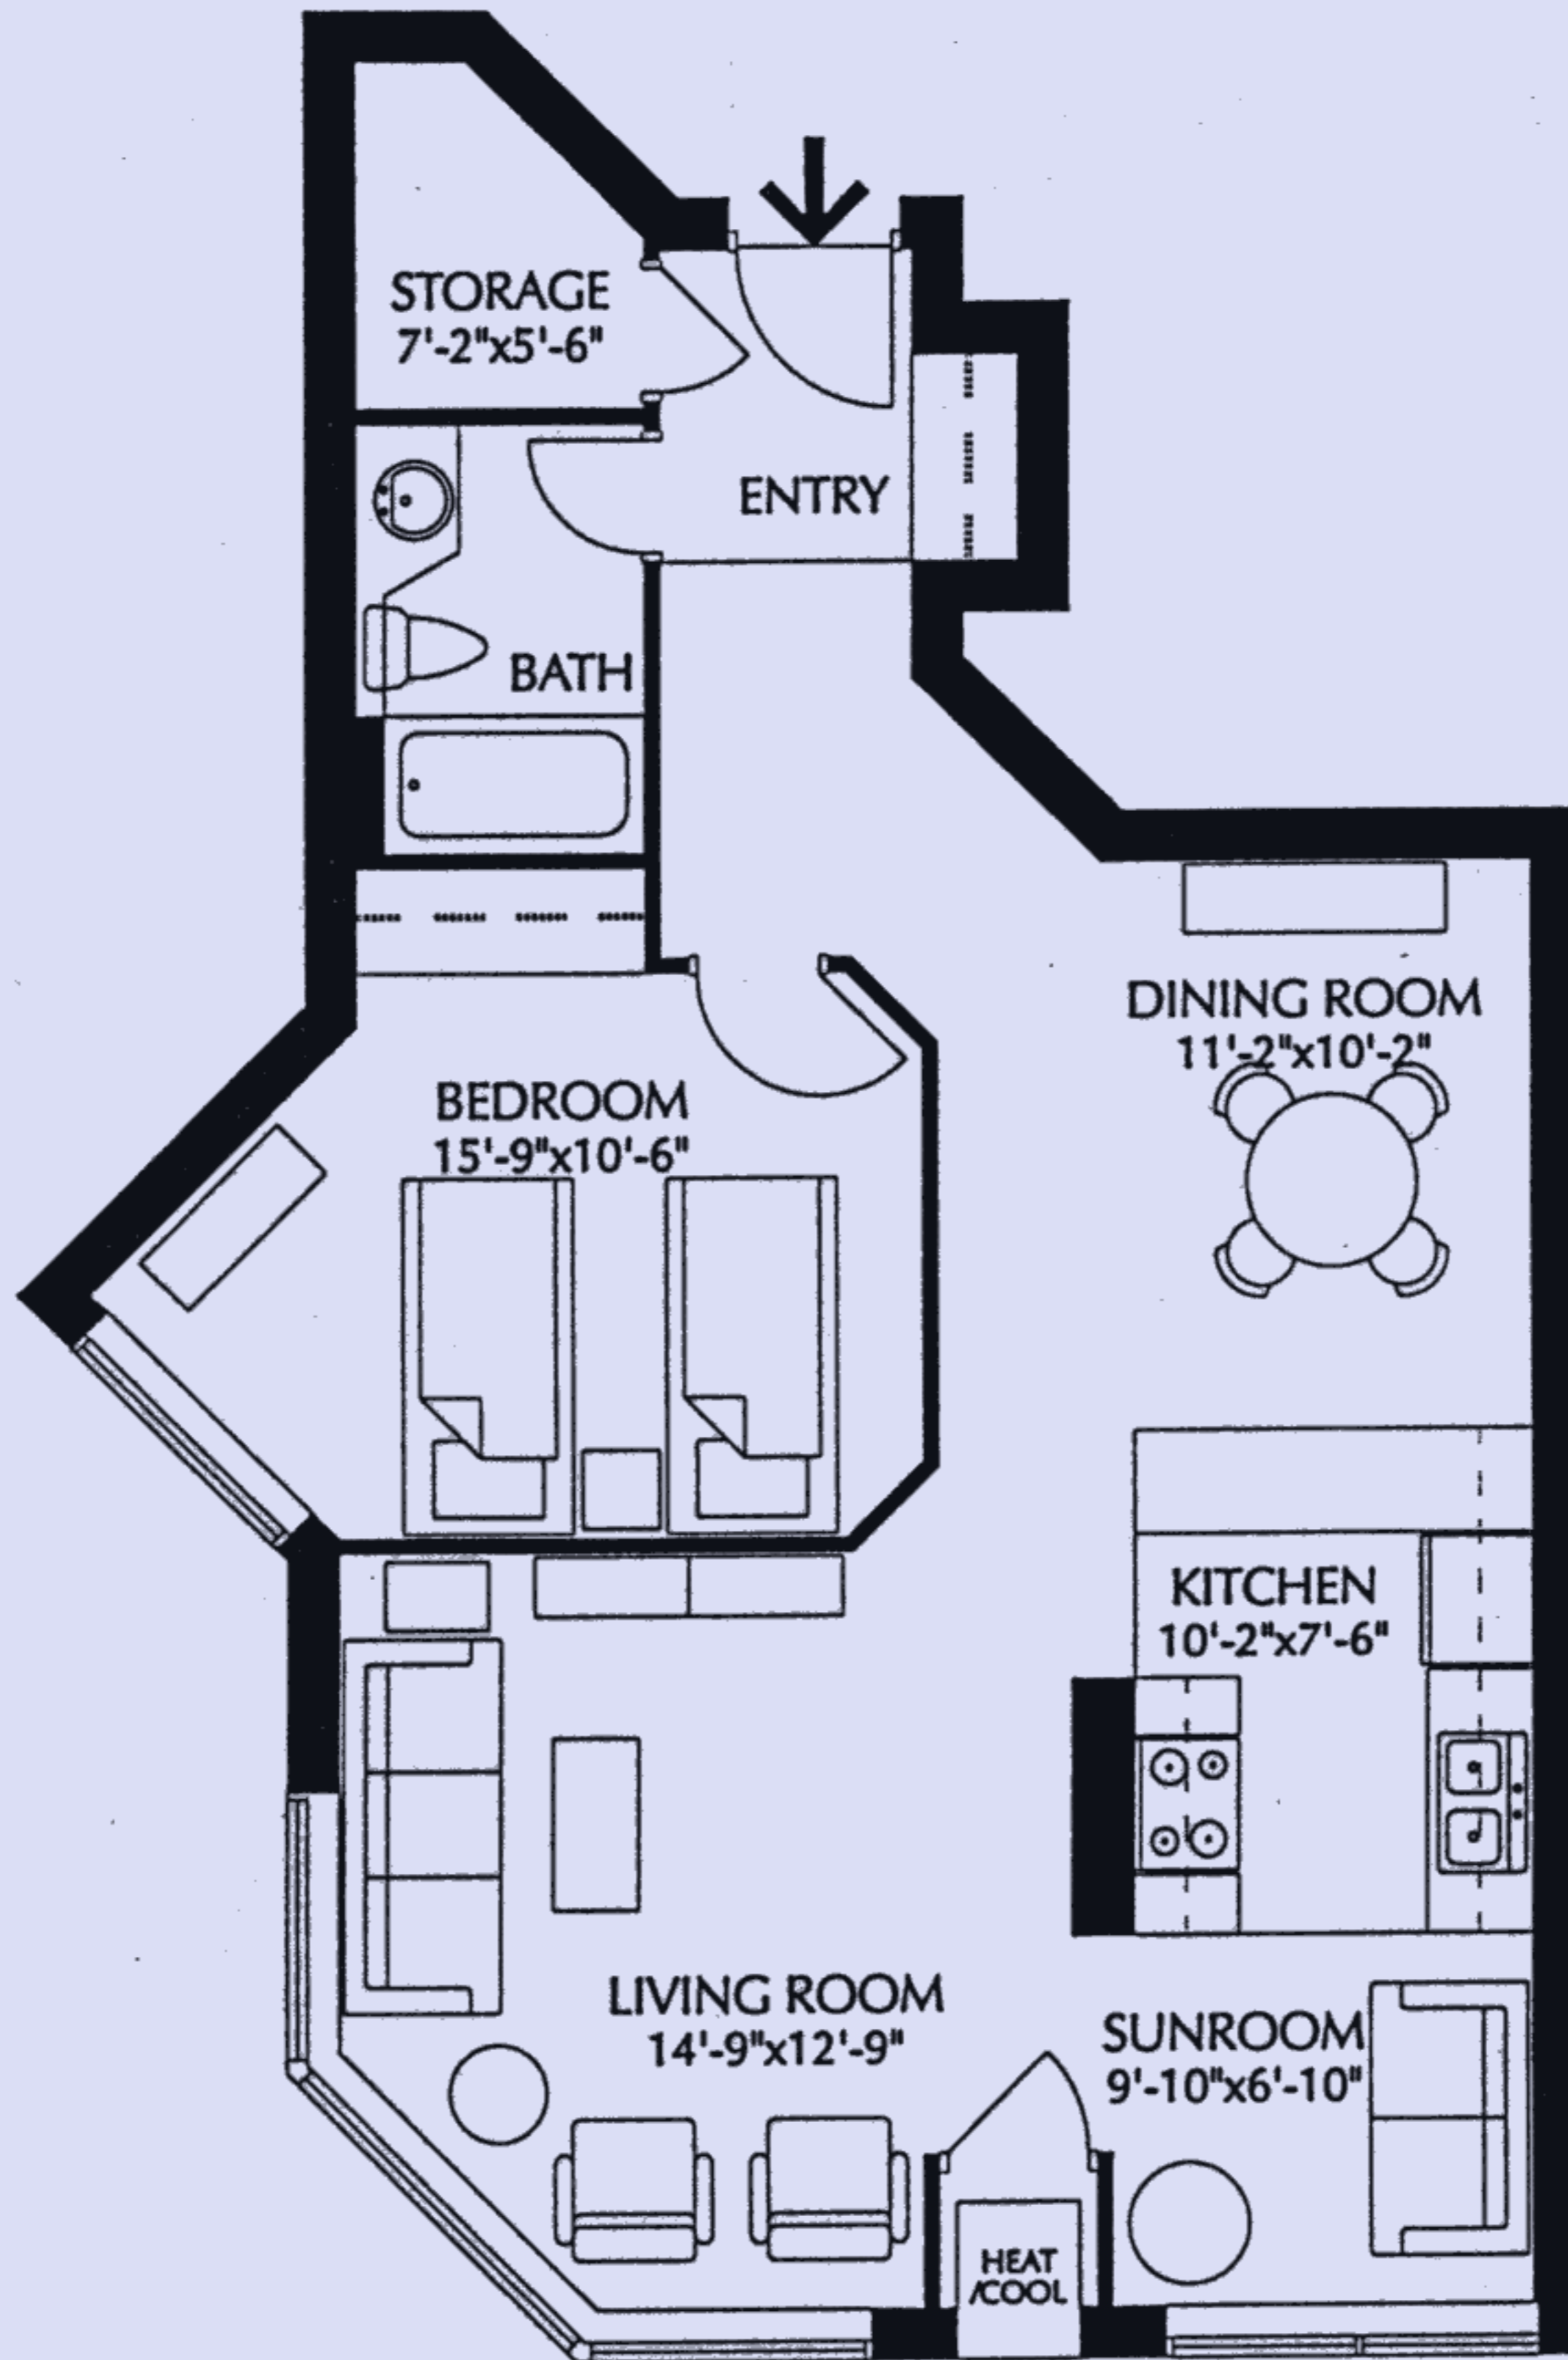

# St. Joseph's Estates

DUNDAS  
ONTARIO

Building 2  
SUITE TYPE

N

1 BR, 1 Bath  
810 SF net

# St. Joseph's Estates

DUNDAS  
ONTARIO

SUITE TYPE

# N

1 BR, 1 Bath  
810 SF net