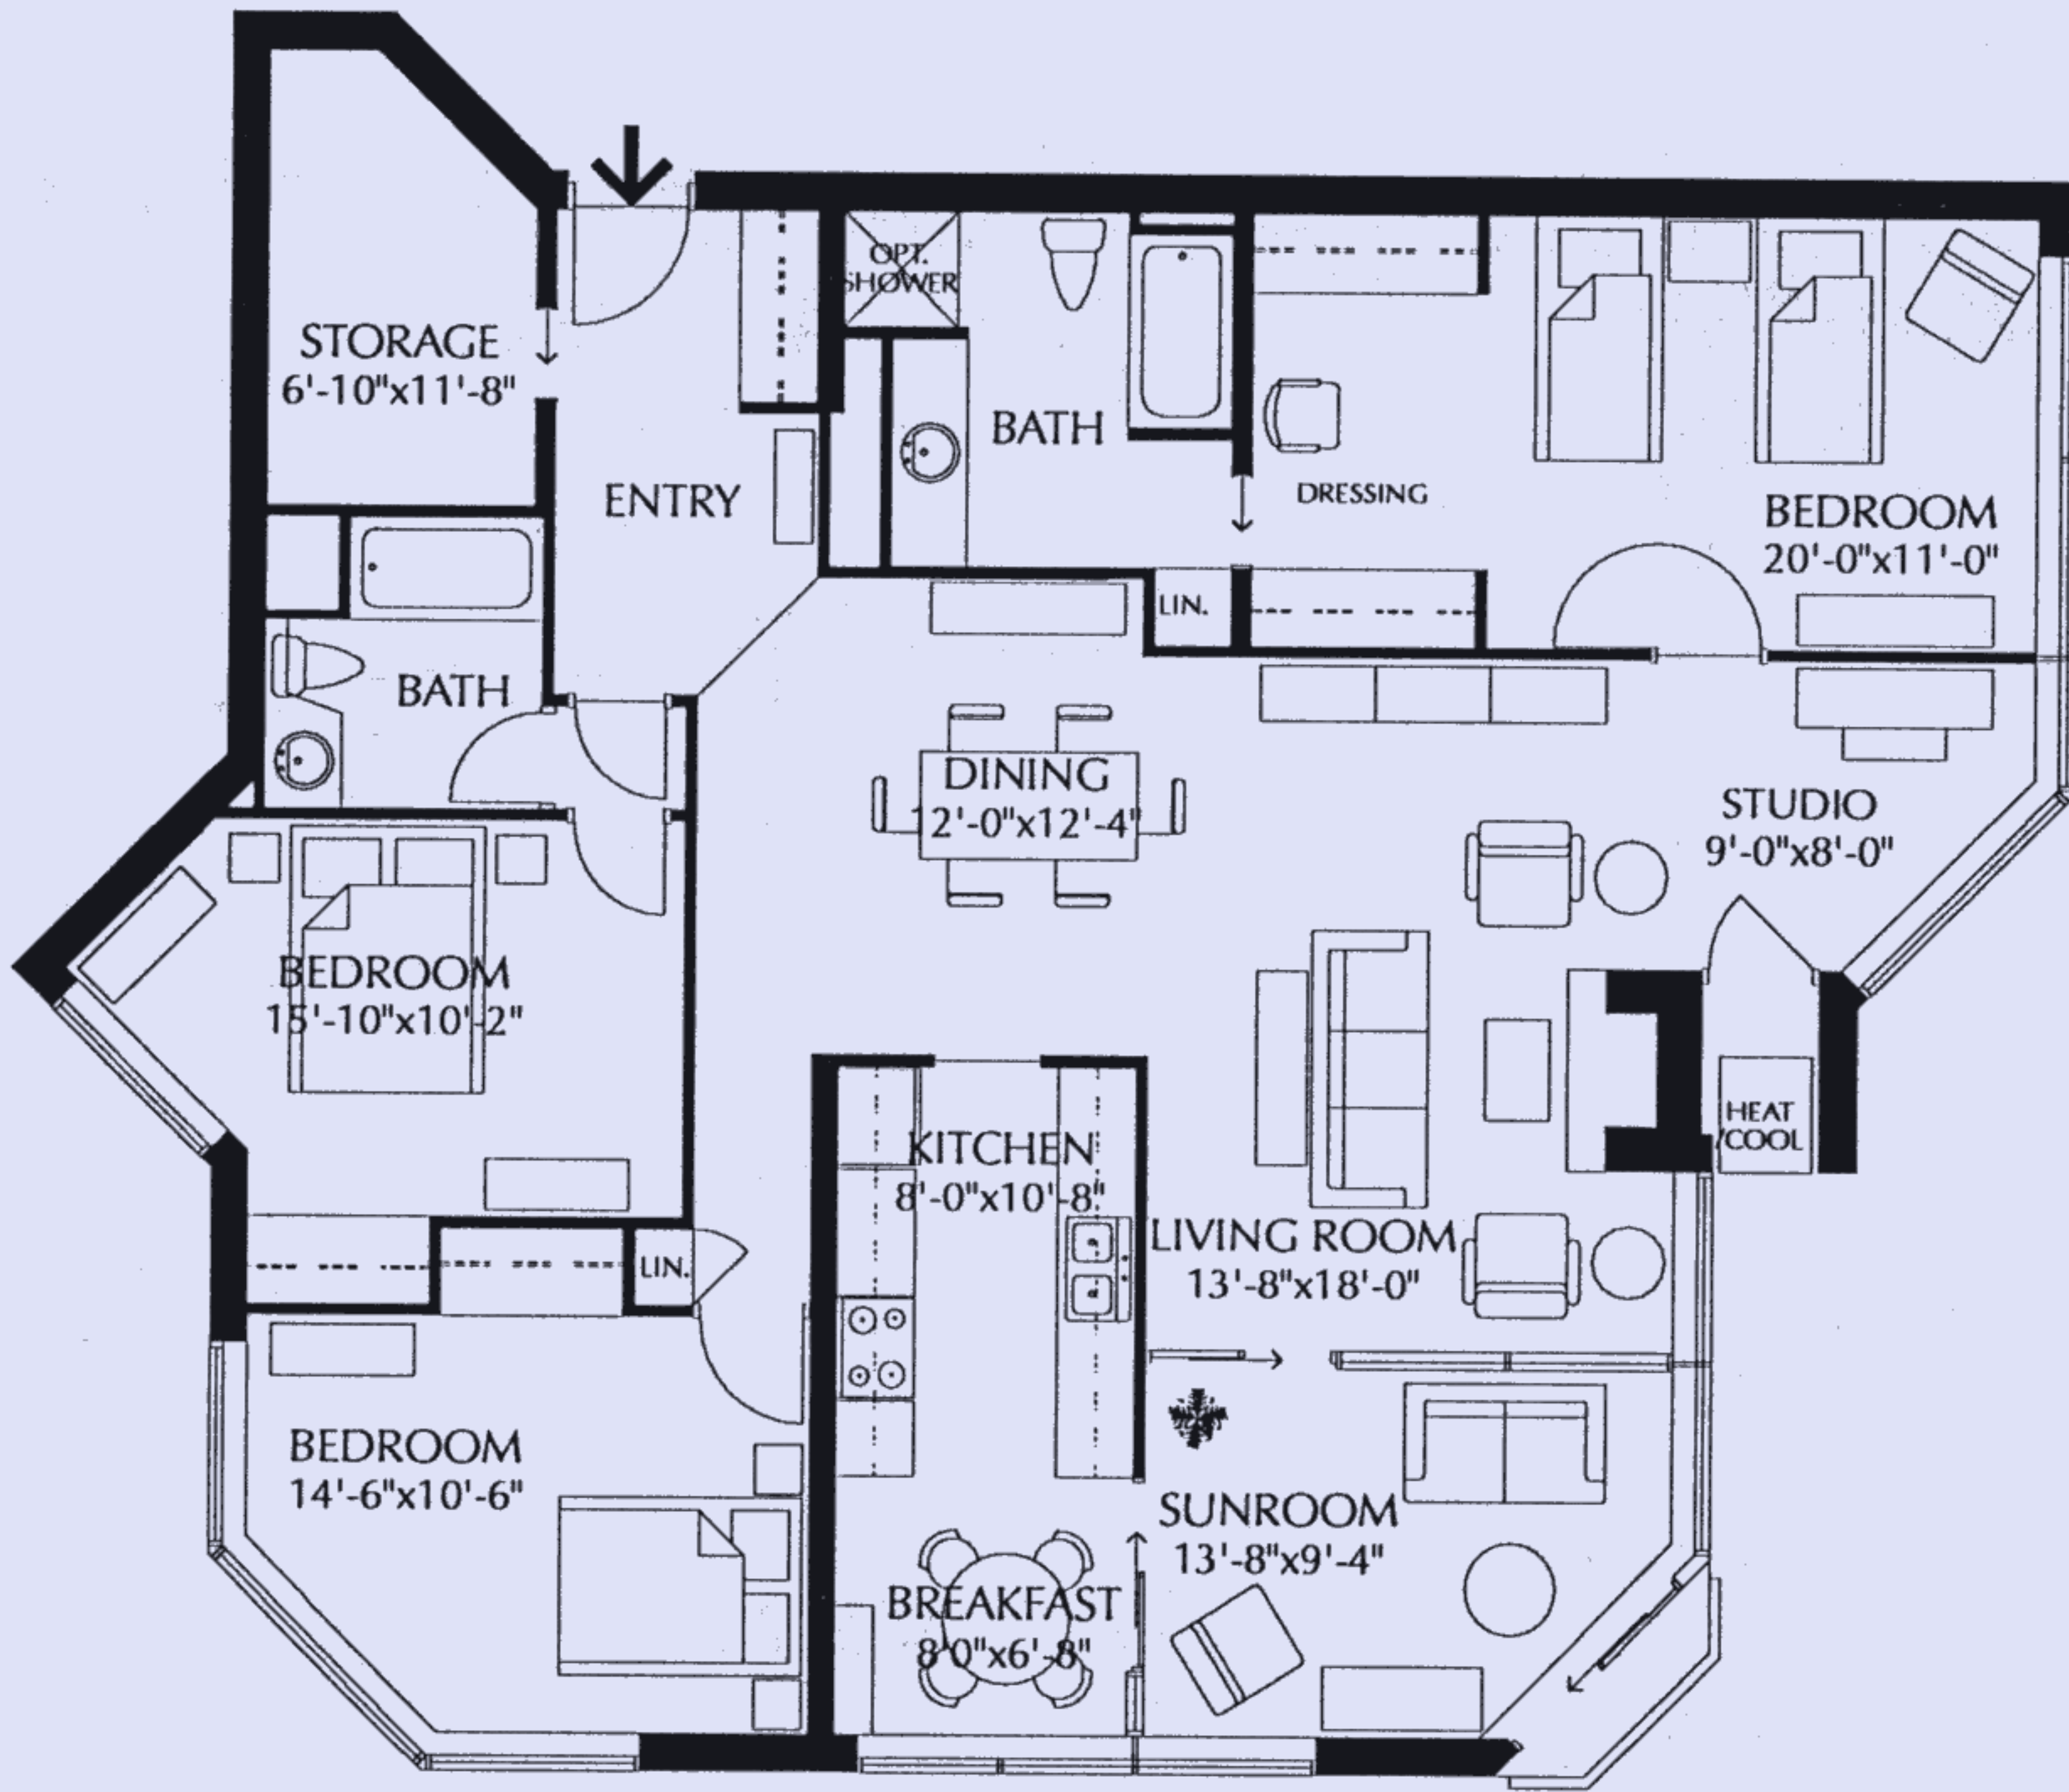

St. Joseph's Estates

DUNDAS ONTARIO

Building 2
SUITE TYPE

B

3 BR, 2 Baths
1,640 SF net

St. Joseph's Estates

DUNDAS
ONTARIO

SUITE TYPE

B

3 BR, 2 Baths
1,640 SF net