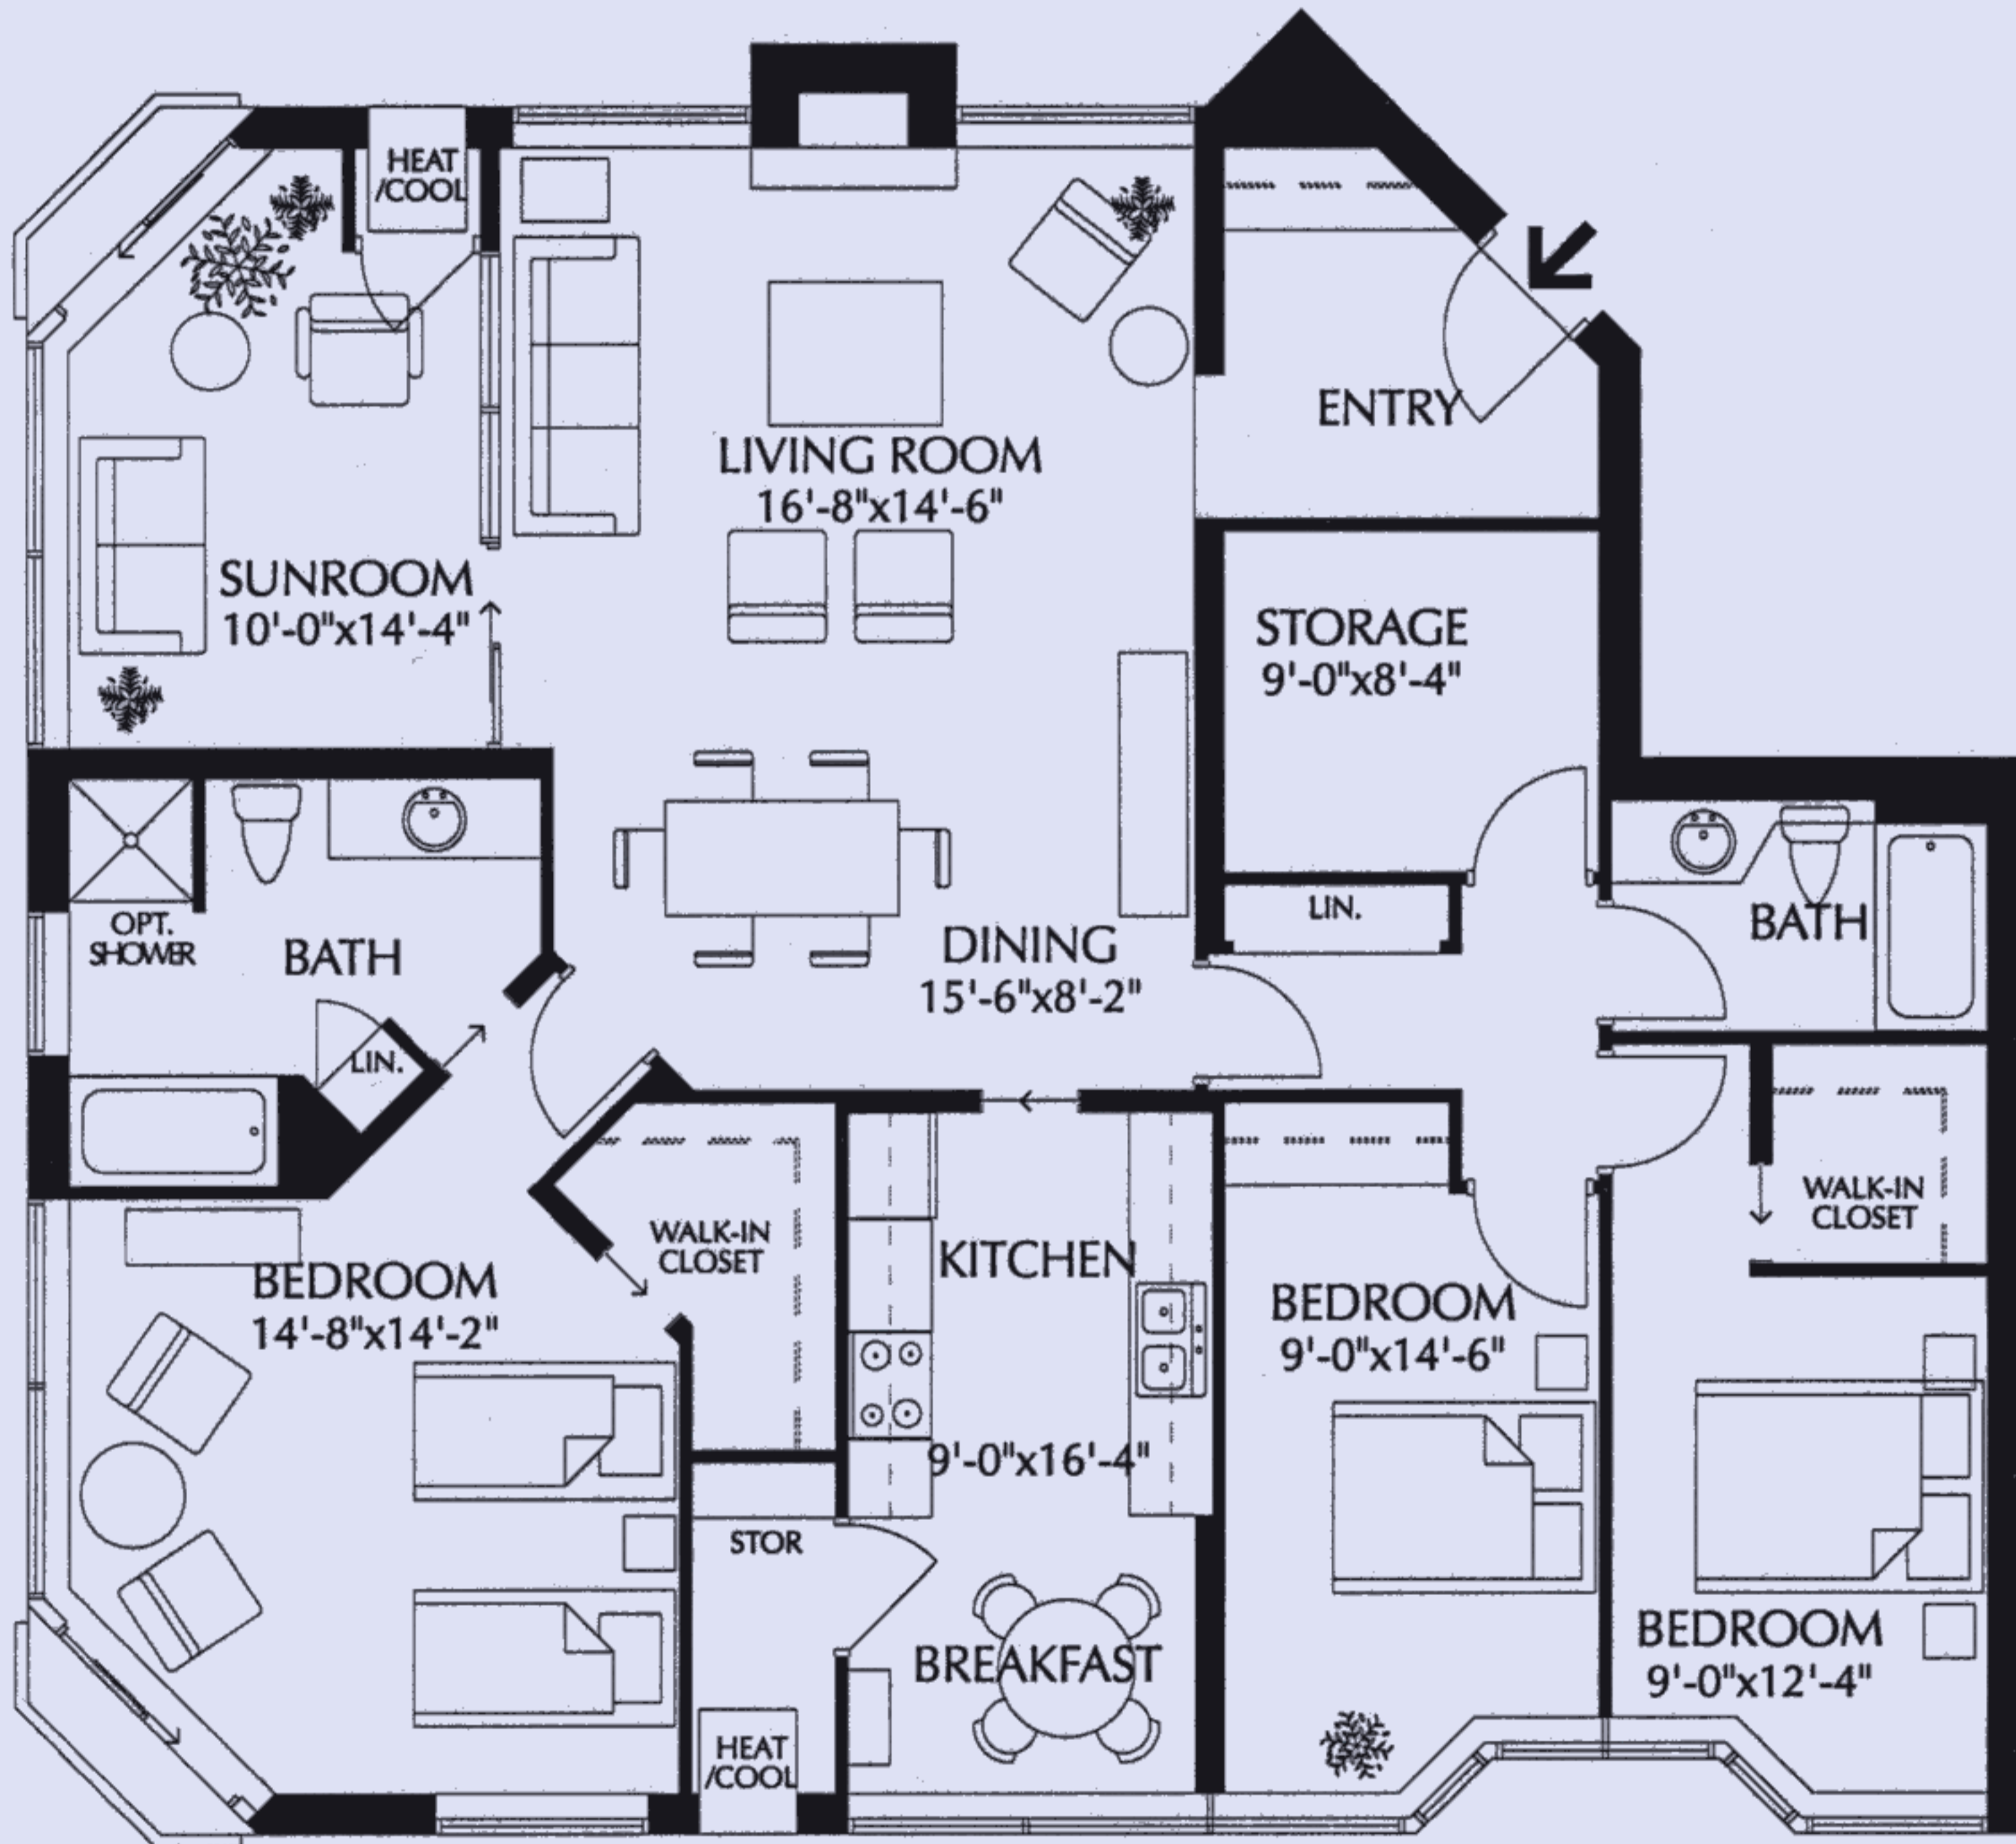

St. Joseph's Estates

DUNDAS
ONTARIO

SUITE TYPE

F

3 BR, 2 Baths
1,610 SF net

St. Joseph's Estates

DUNDAS ONTARIO

SUITE TYPE

F

3 BR, 2 Baths
1,610 SF net