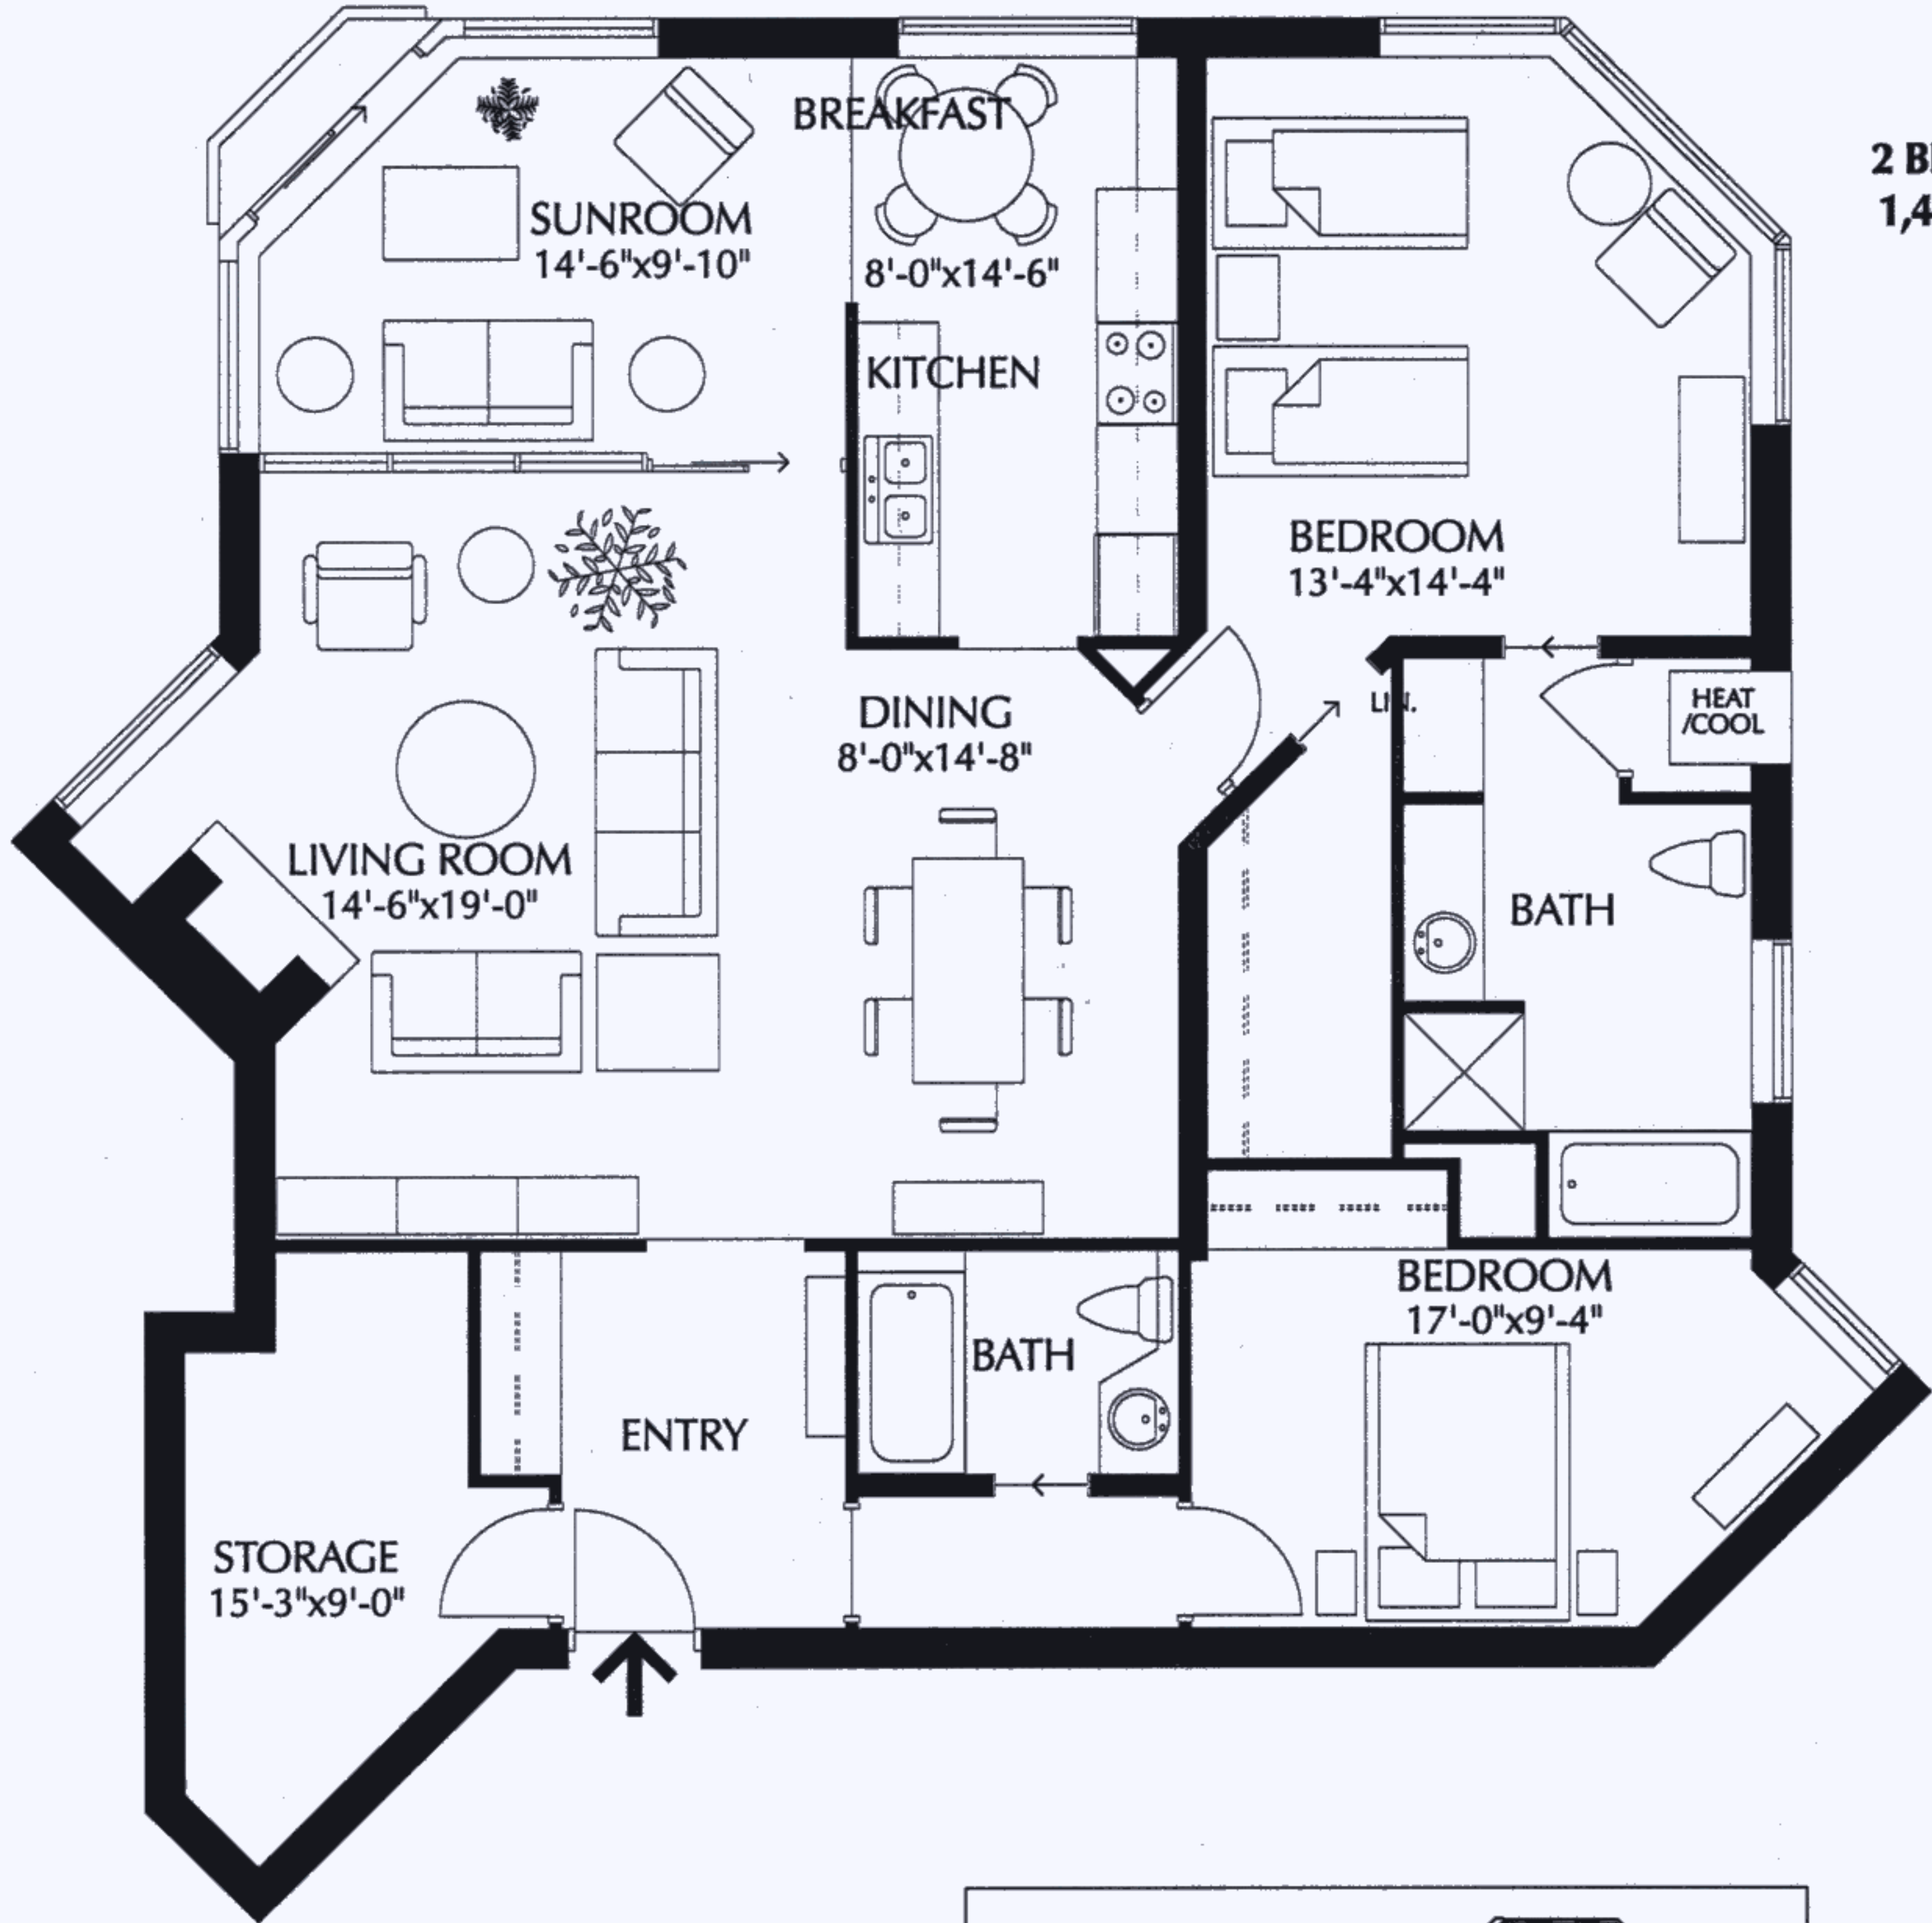

# St. Joseph's Estates

DUNDAS ONTARIO

SUITE TYPE

# E

2 BR, 2 Baths  
1,450 SF net

# St. Joseph's Estates

DUNDAS ONTARIO

Building 2  
SUITE TYPE