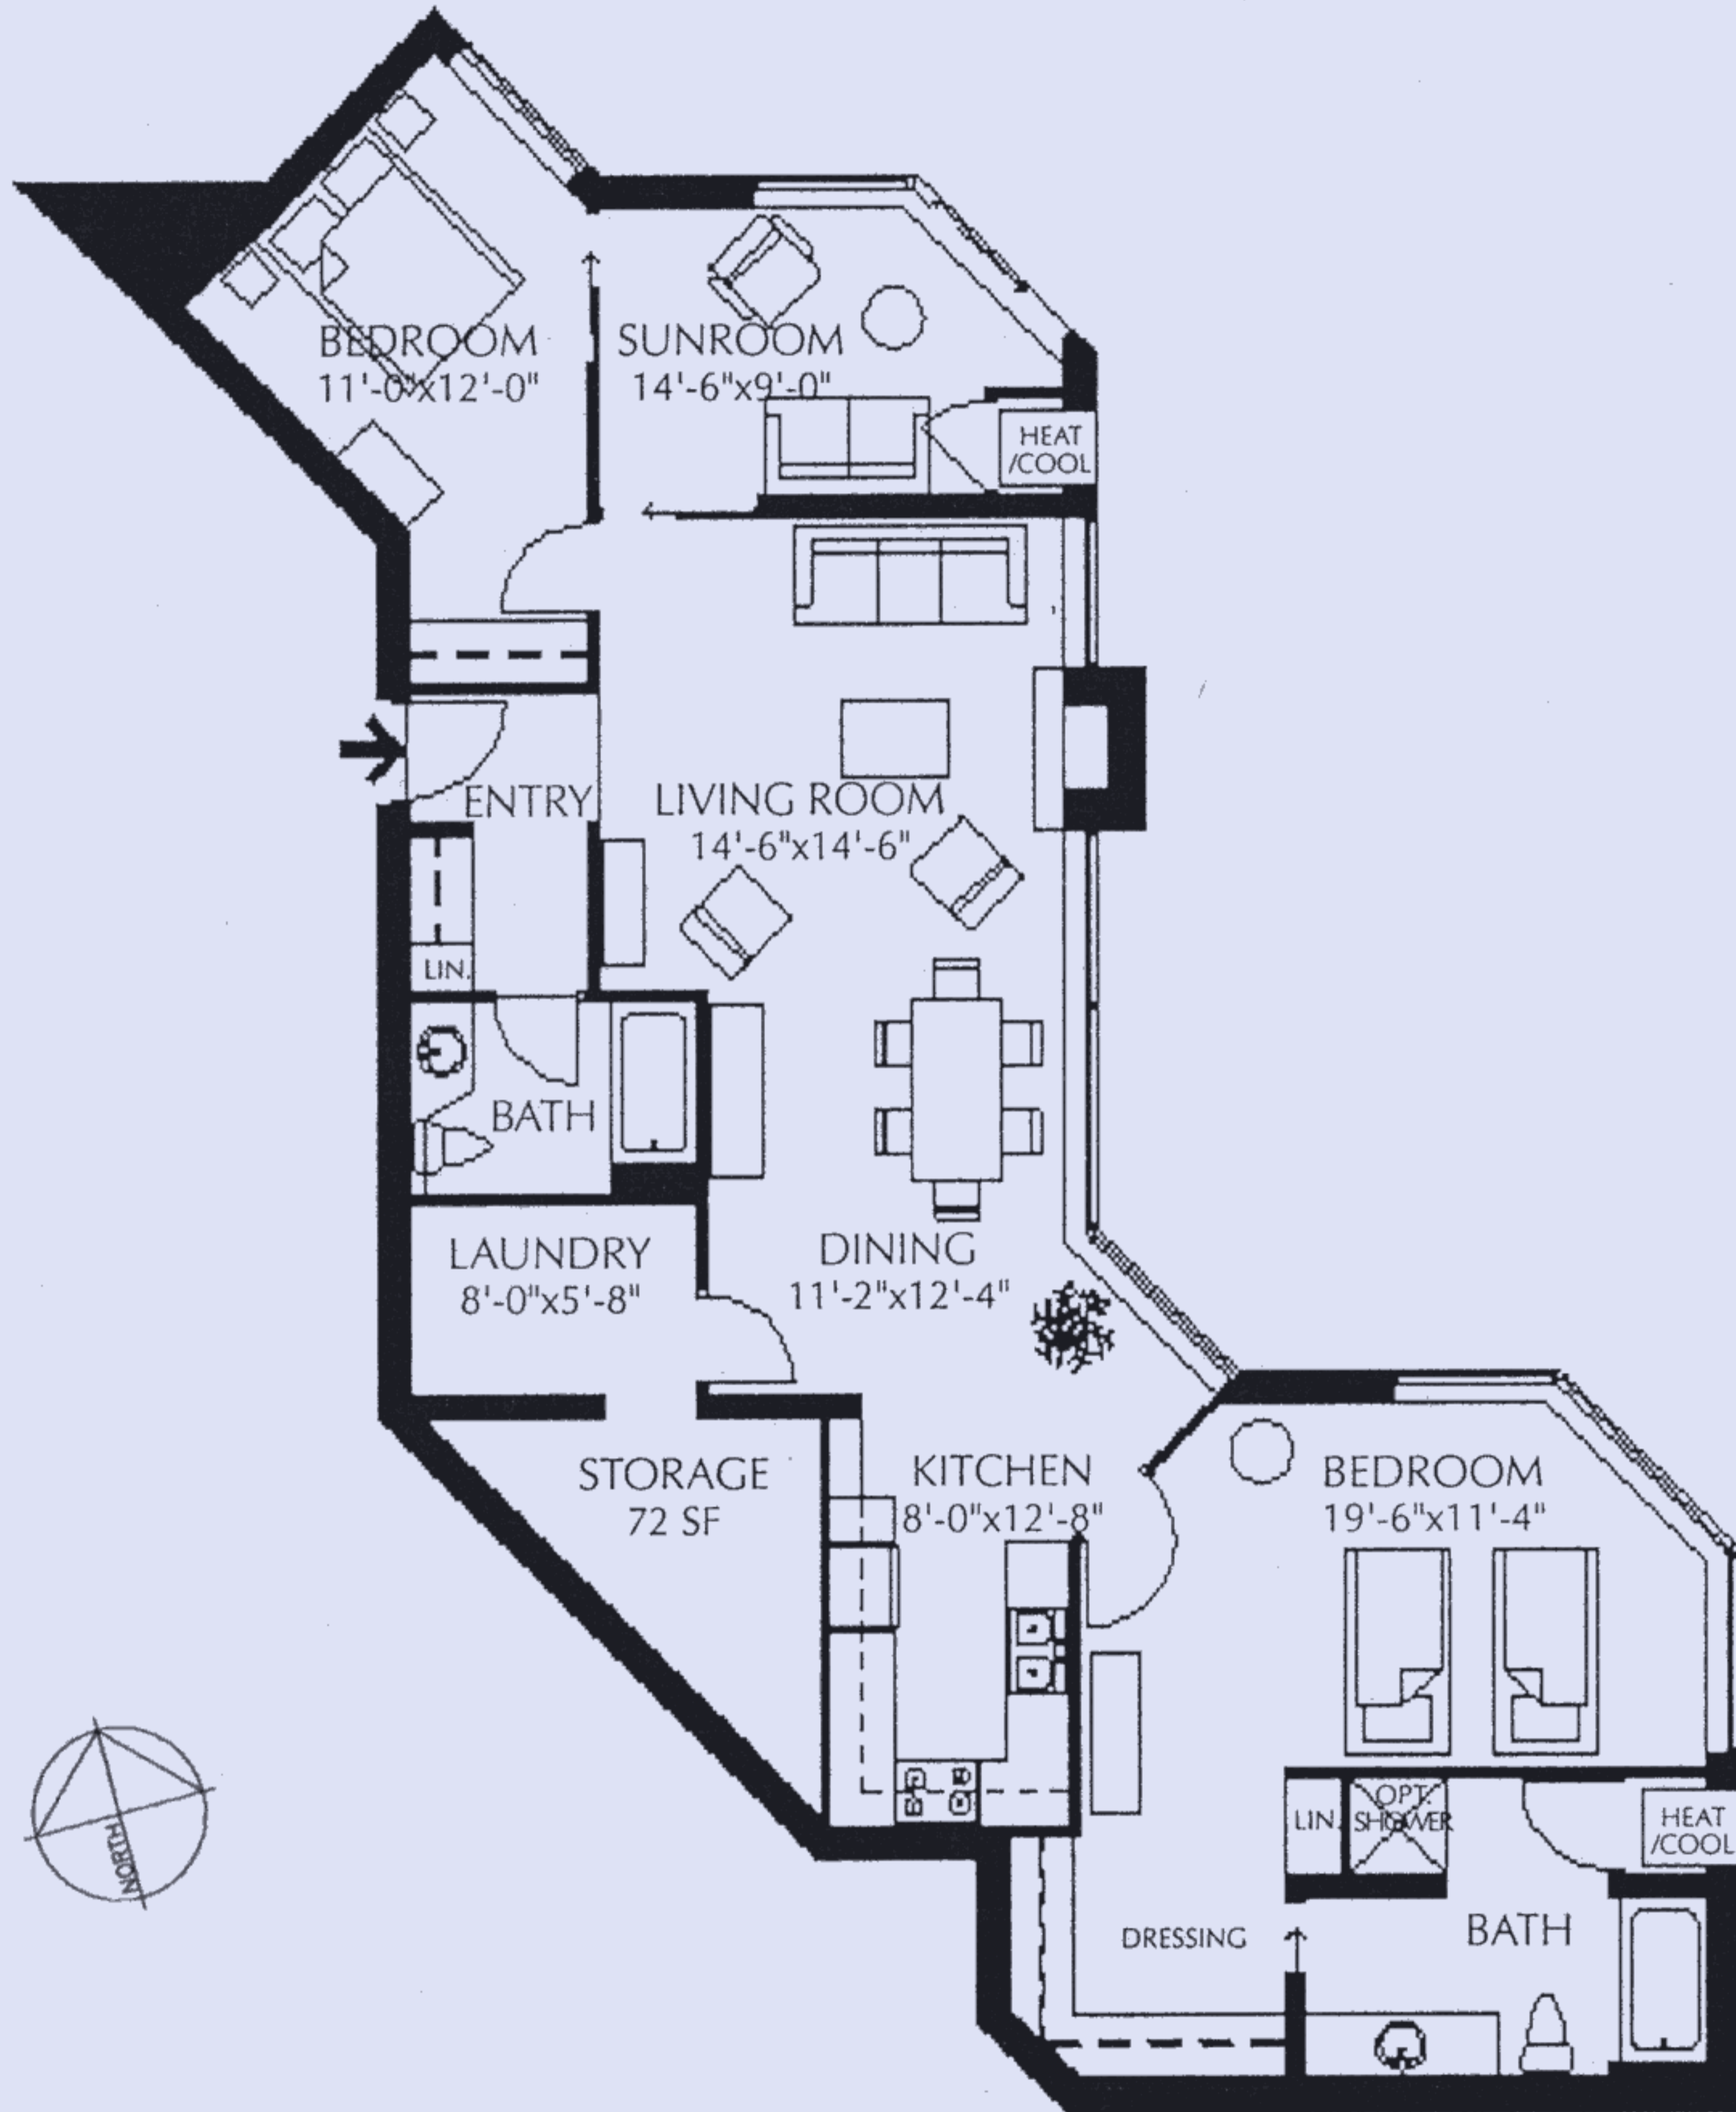

# St. Joseph's Estates

DUNDAS  
ONTARIO

SUITE TYPE

# H

2 BR, 2 Baths  
1,445 SF net