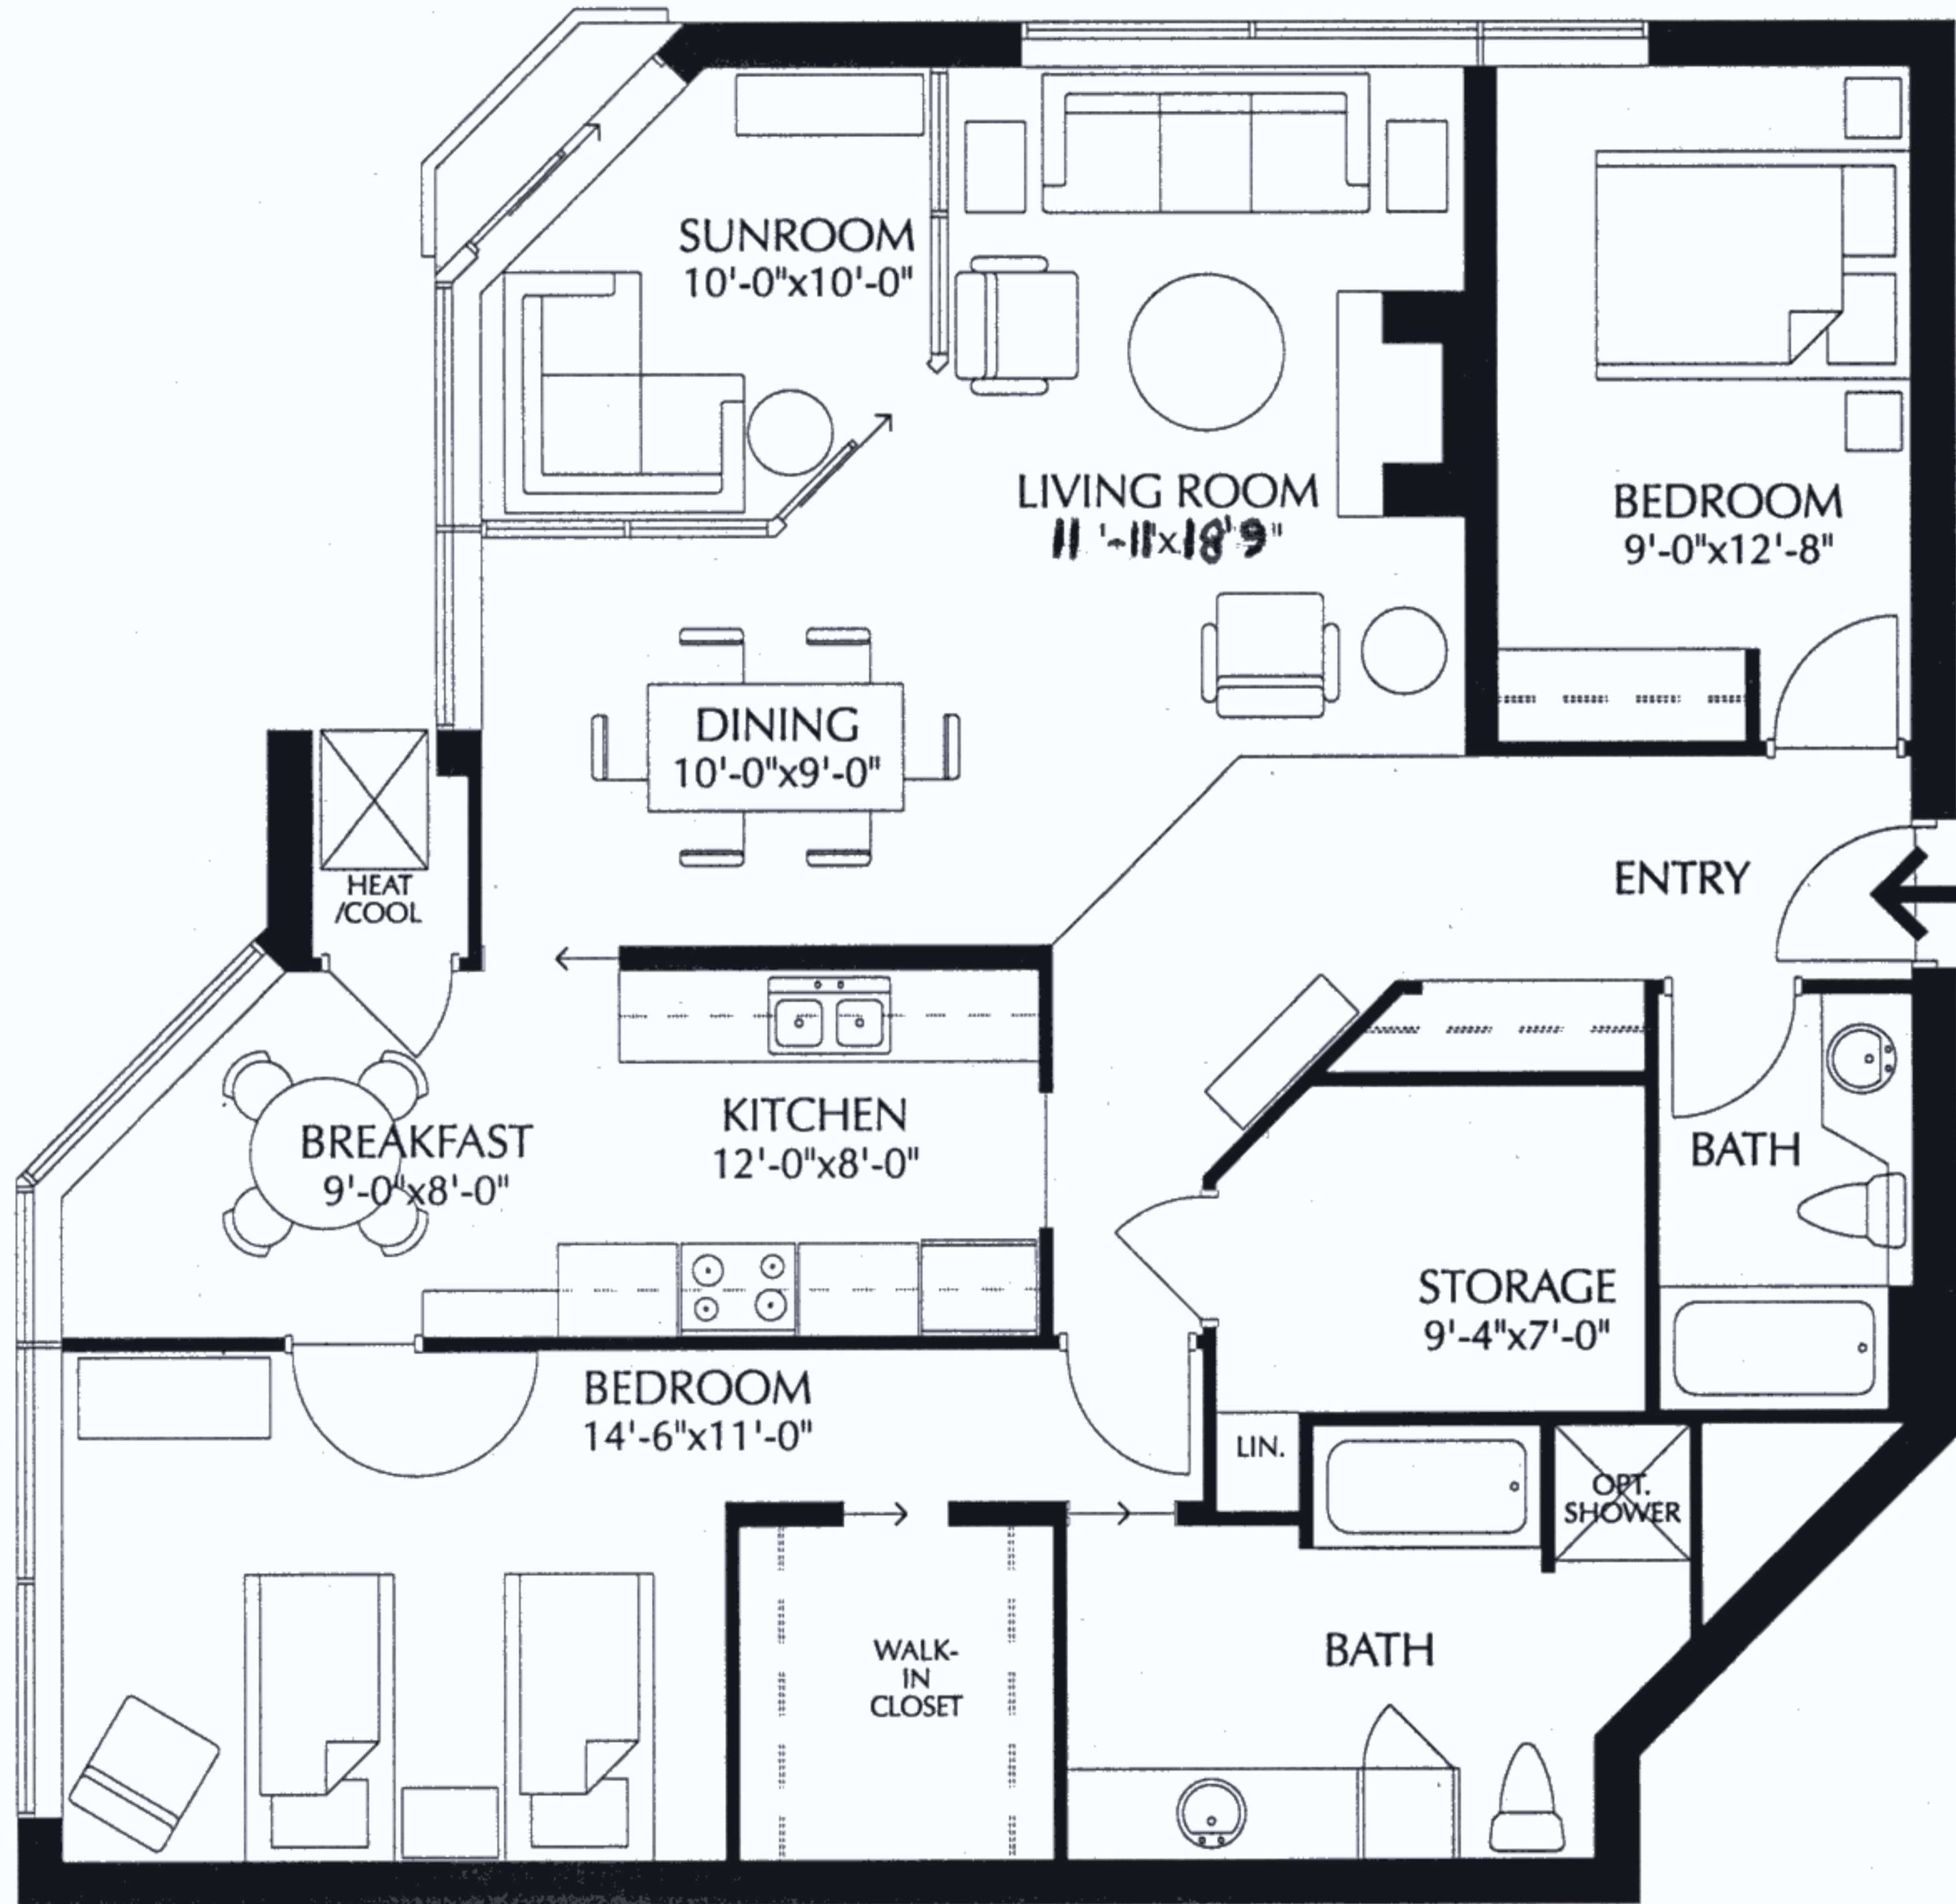

St. Joseph's Estates

DUNDAS ONTARIO

SUITE TYPE

C

2 BR, 2 Baths
1,320 SF net

St. Joseph's Estates

DUNDAS
ONTARIO

SUITE TYPE

C

2 BR, 2 Baths
1,320 SF net