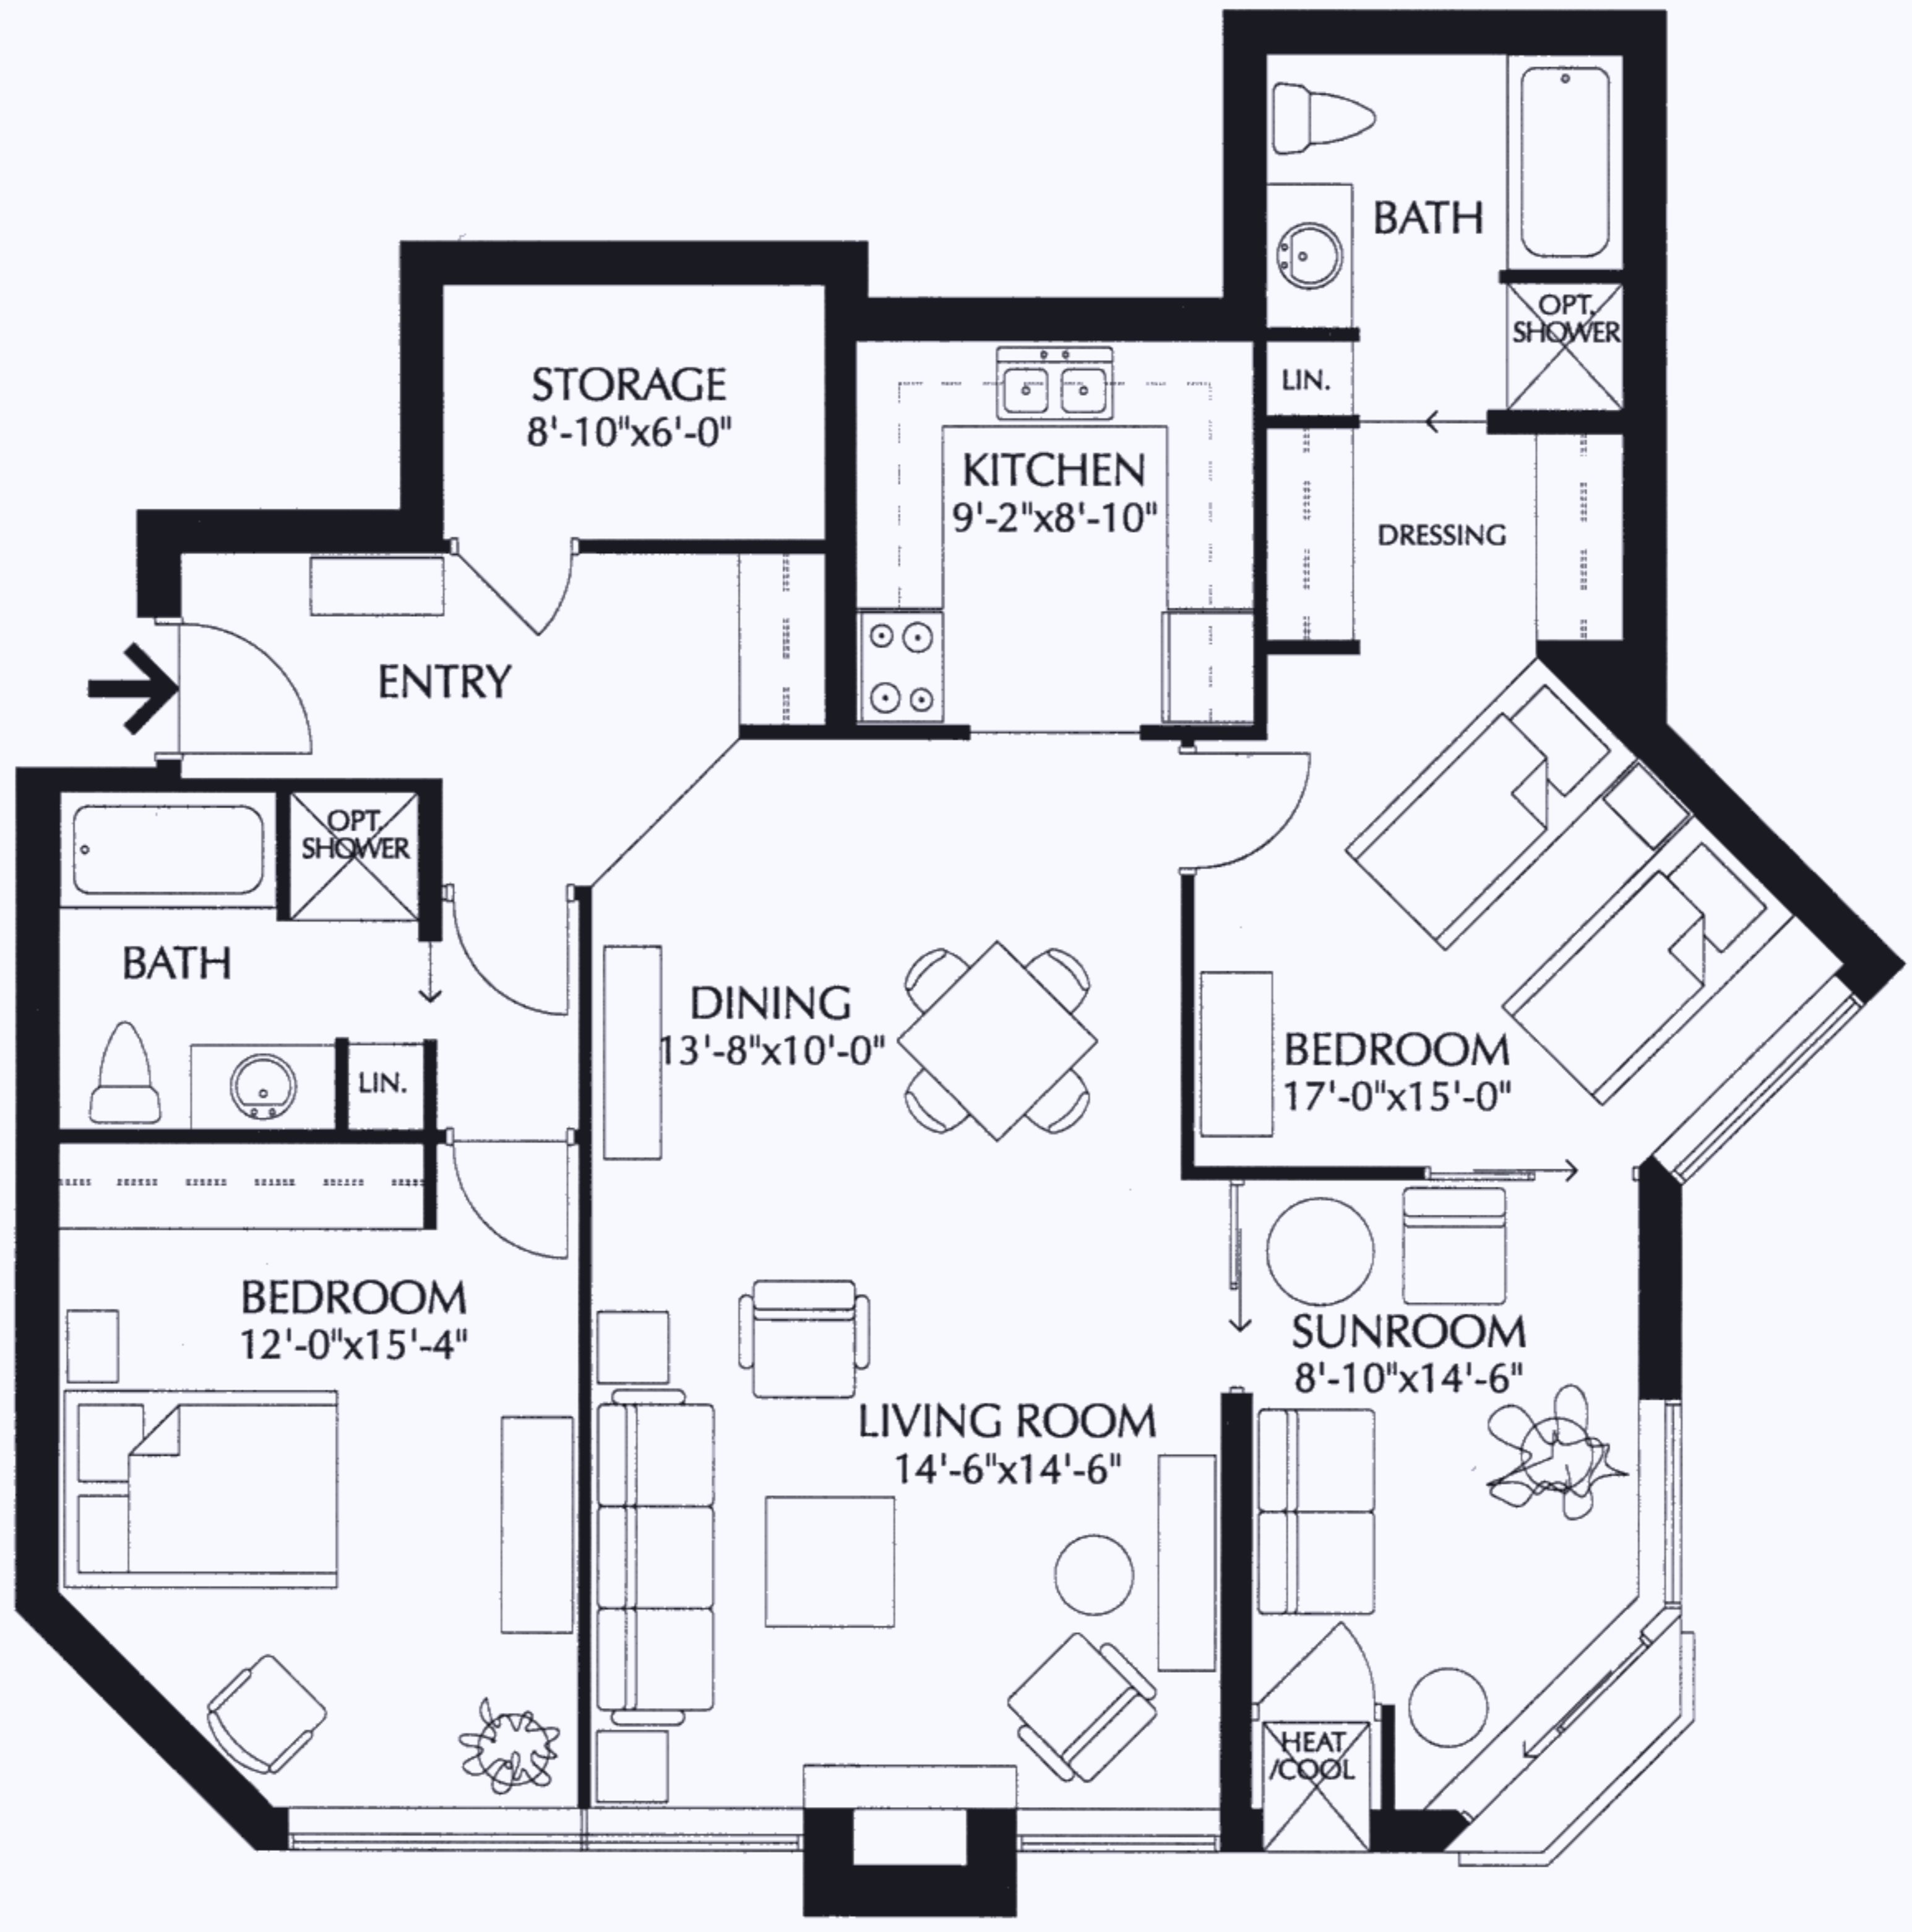

# St. Joseph's Estates

DUNDAS ONTARIO

SUITE TYPE

2 BR, 2 Baths  
1,285 SF net