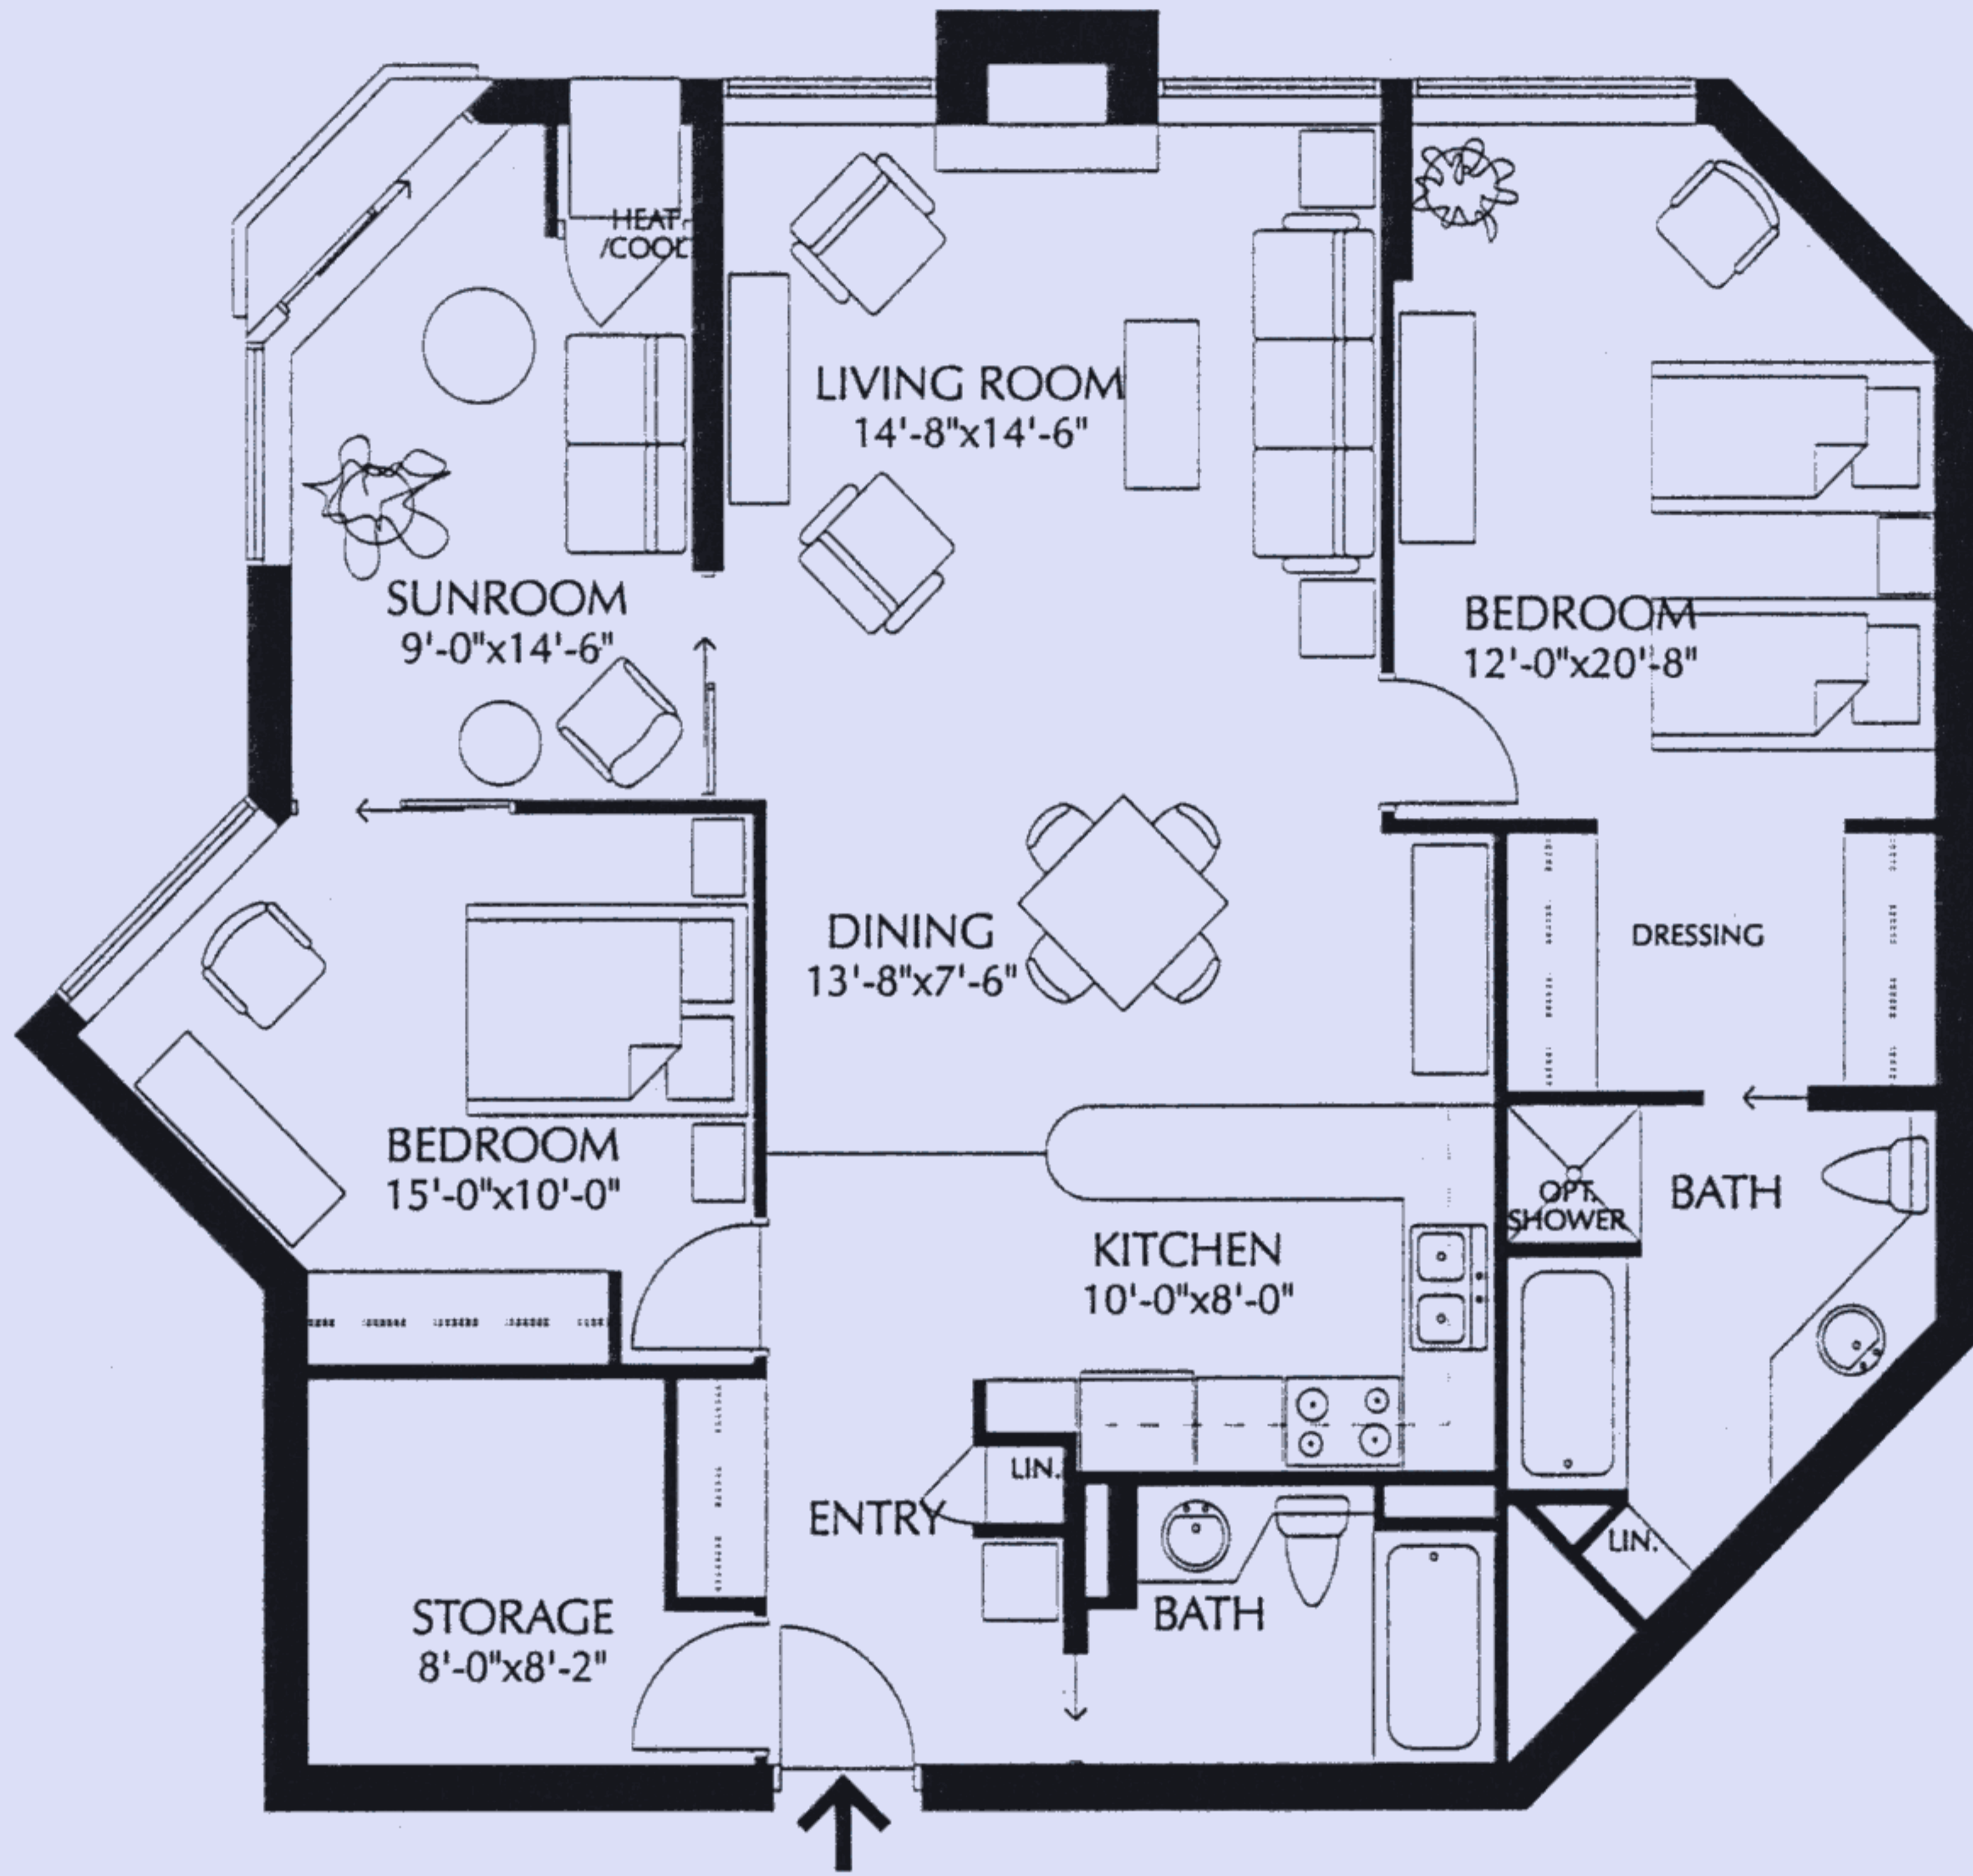

# St. Joseph's Estates

DUNDAS  
ONTARIO

SUITE TYPE

# A

2 BR, 2 Bath  
1,250 SF net

# St. Joseph's Estates

DUNDAS  
ONTARIO

Building 2  
SUITE TYPE