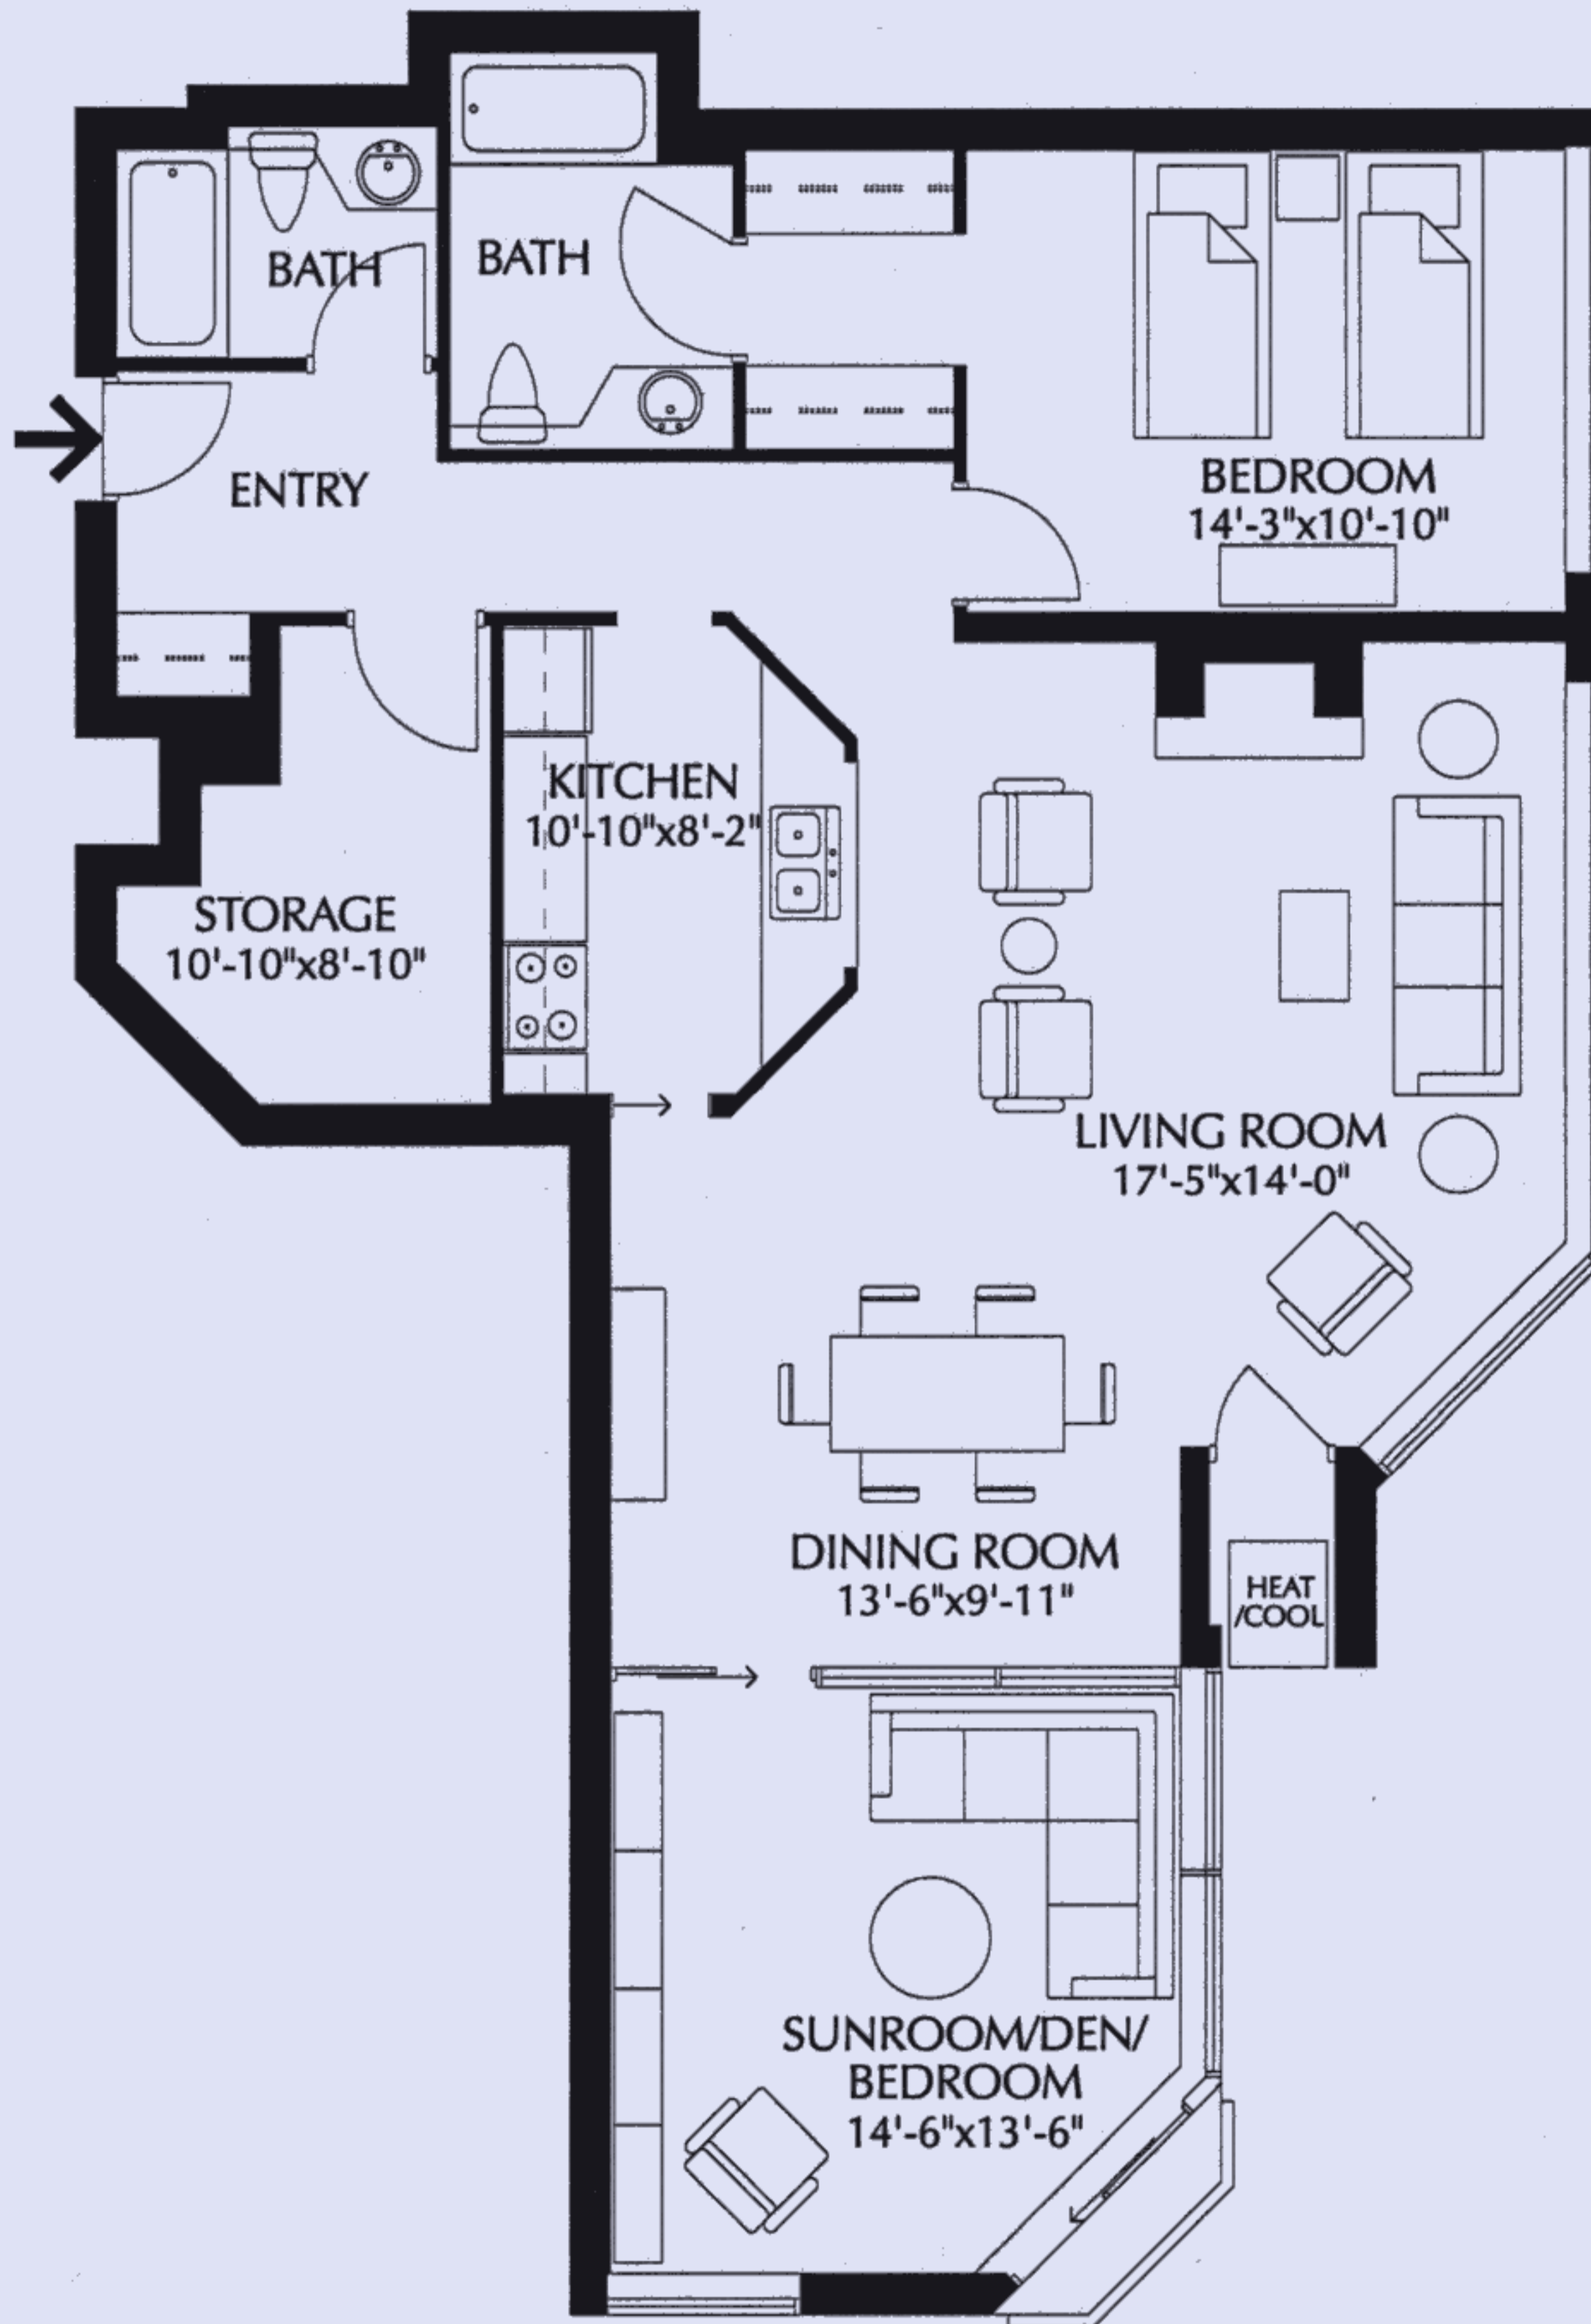

# St. Joseph's Estates

DUNDAS  
ONTARIO

SUITE TYPE

# M

2 BR, 2 Bath  
1225 SF net