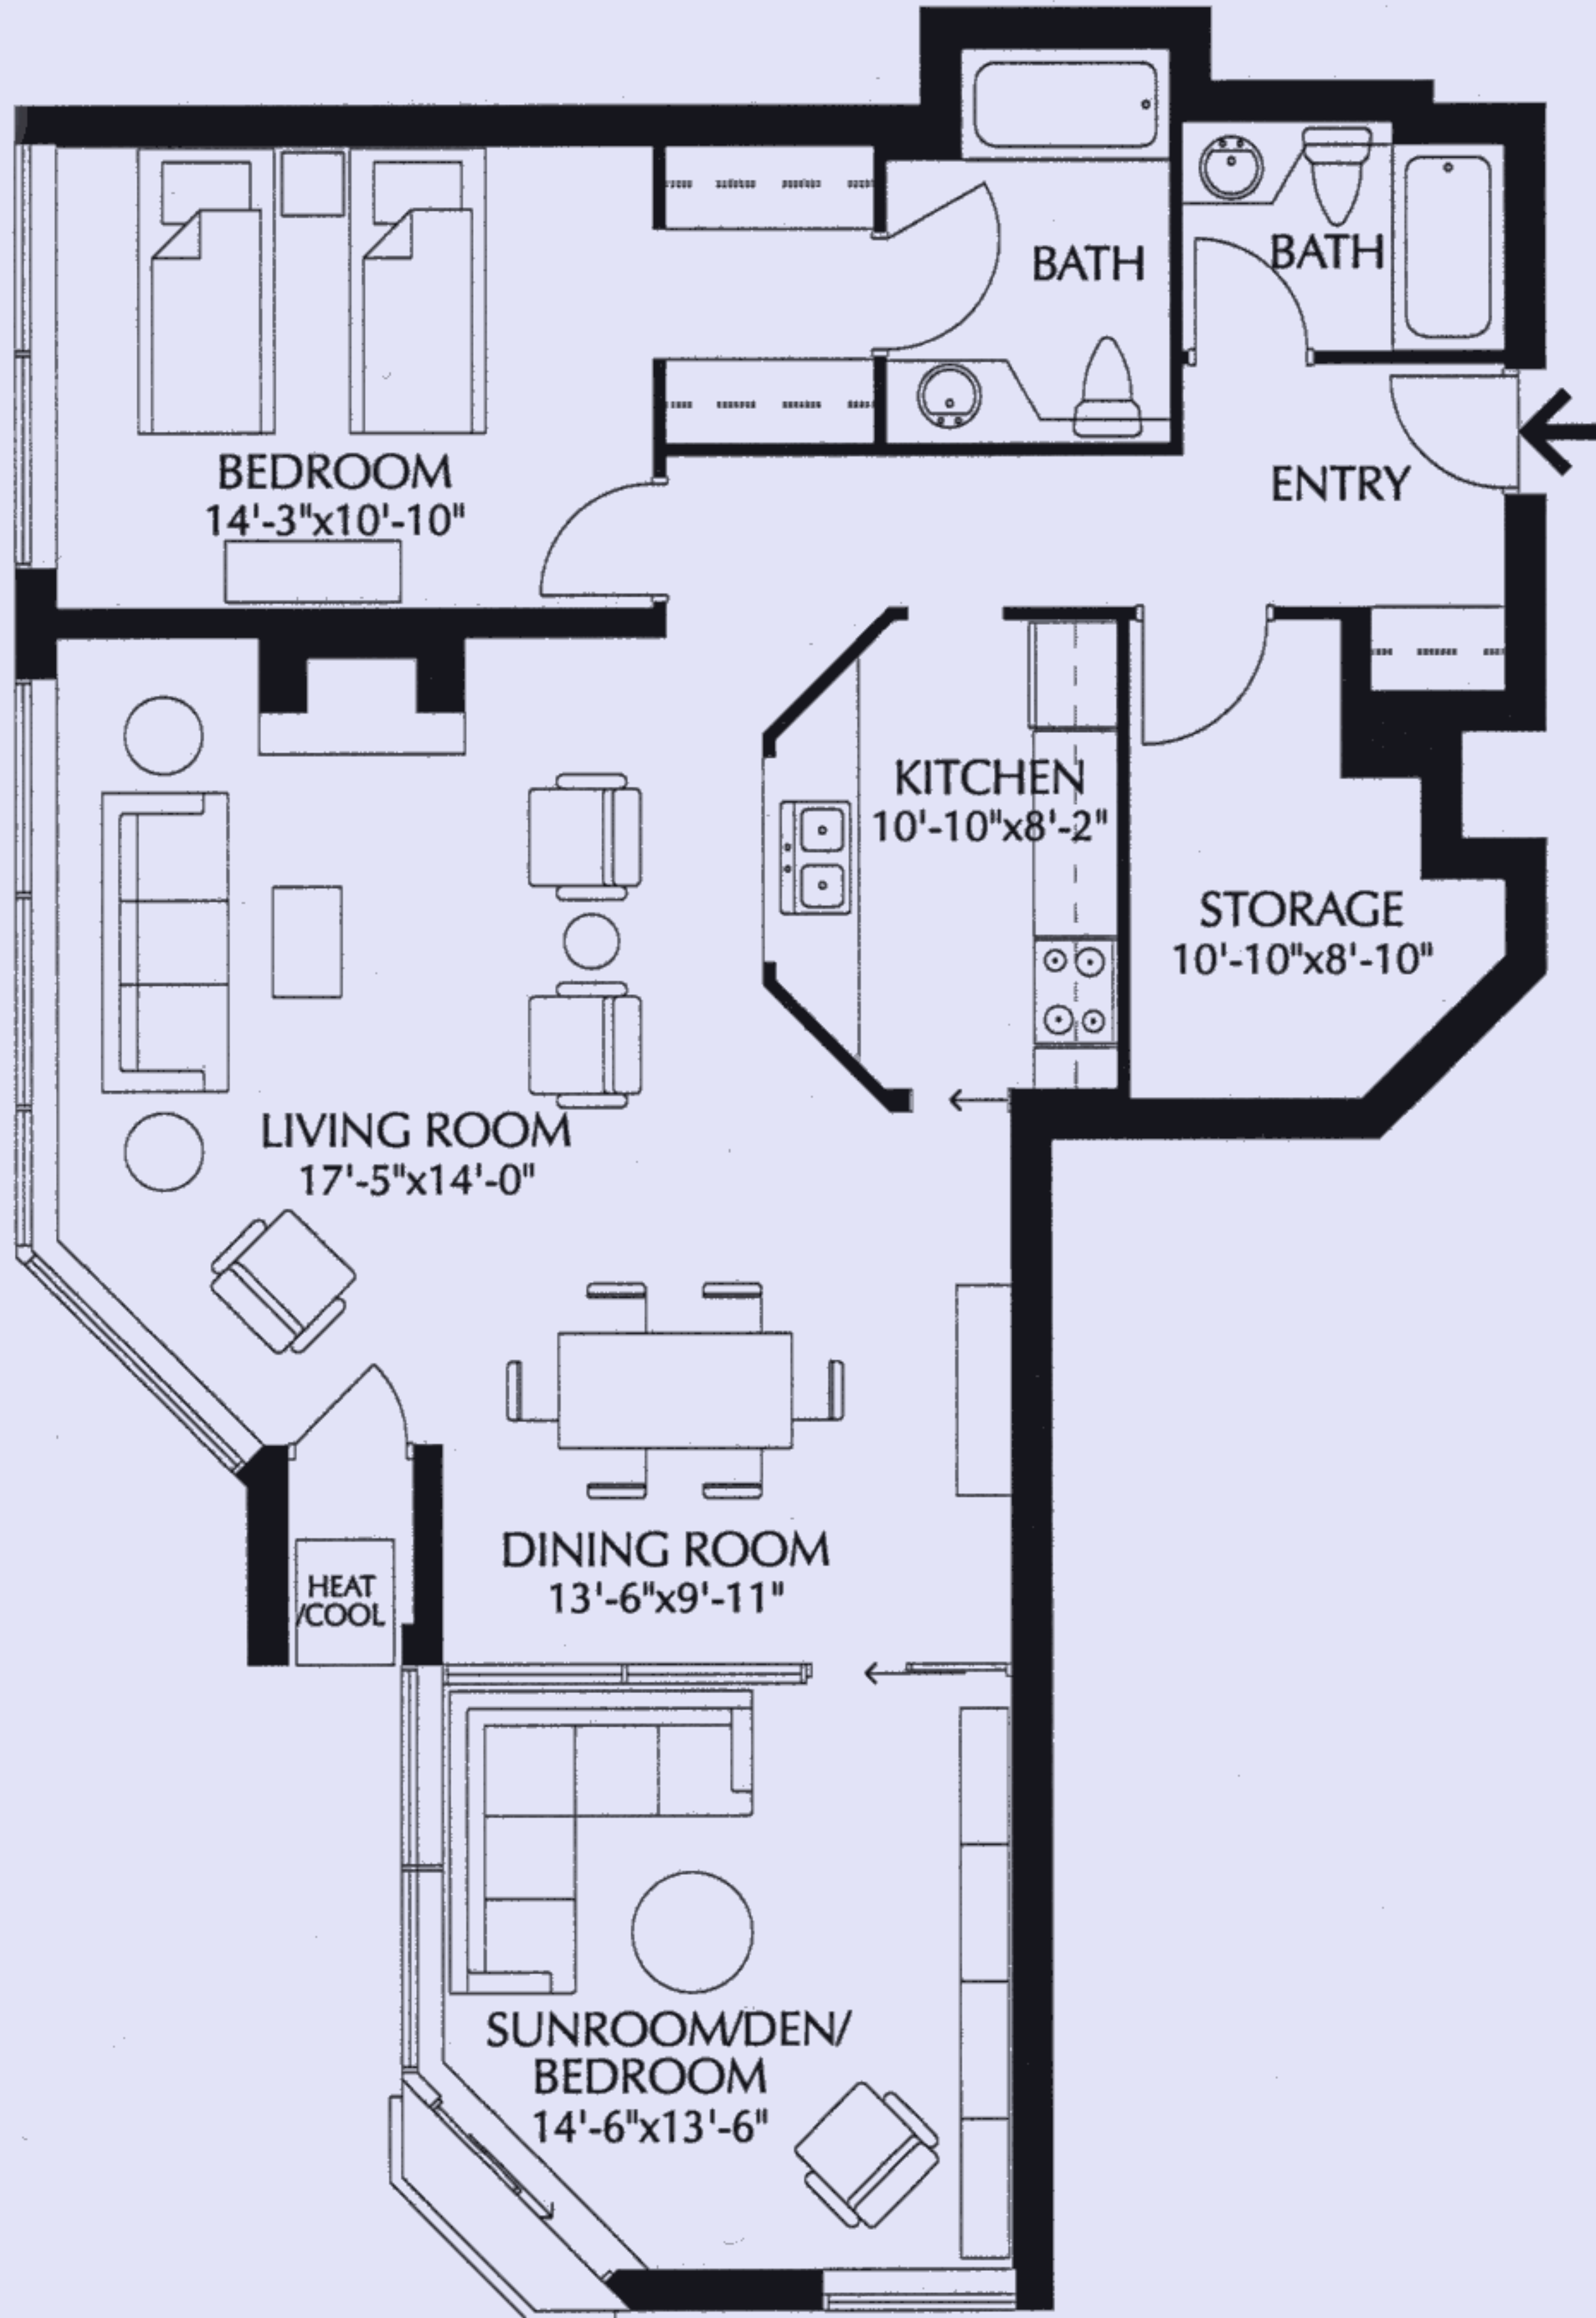

# St. Joseph's Estates

DUNDAS  
ONTARIO

SUITE TYPE

# M

2 BR, 2 Bath  
1225 SF net