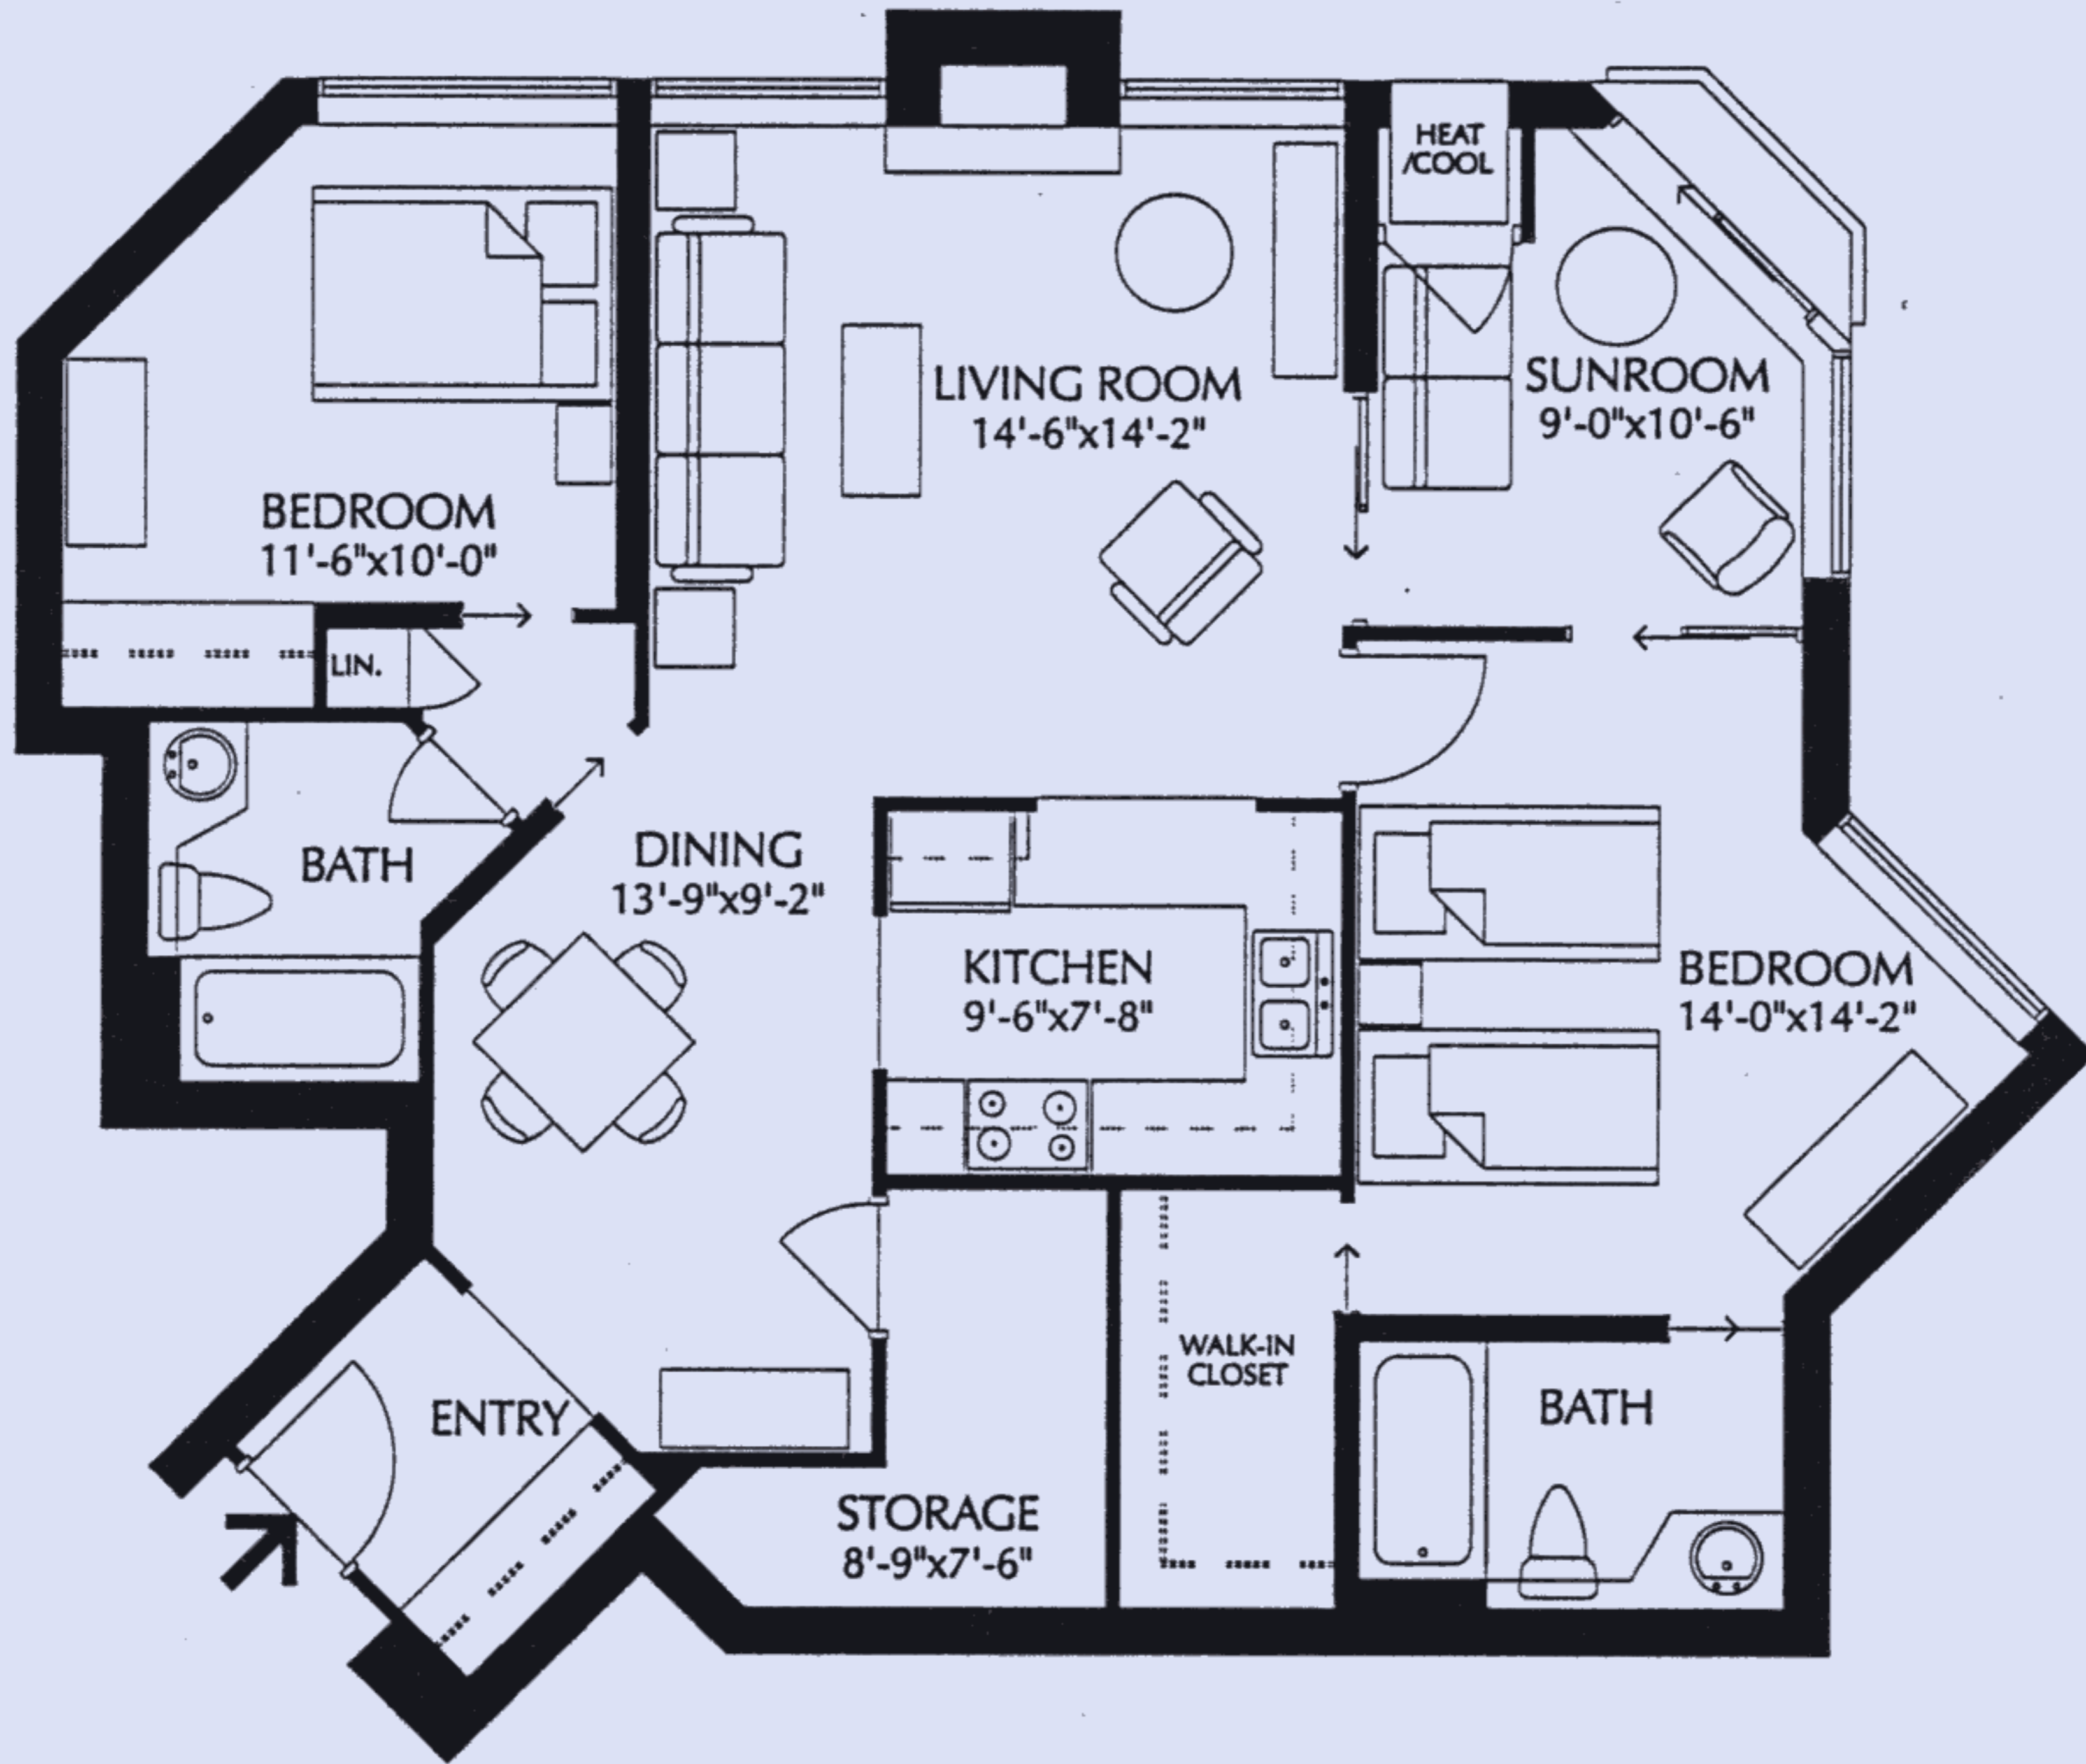

# St. Joseph's Estates

DUNDAS  
ONTARIO

Building 2  
SUITE TYPE

# K

2 BR, 2 Bath  
1,040 SF net

# St. Joseph's Estates

DUNDAS  
ONTARIO

SUITE TYPE