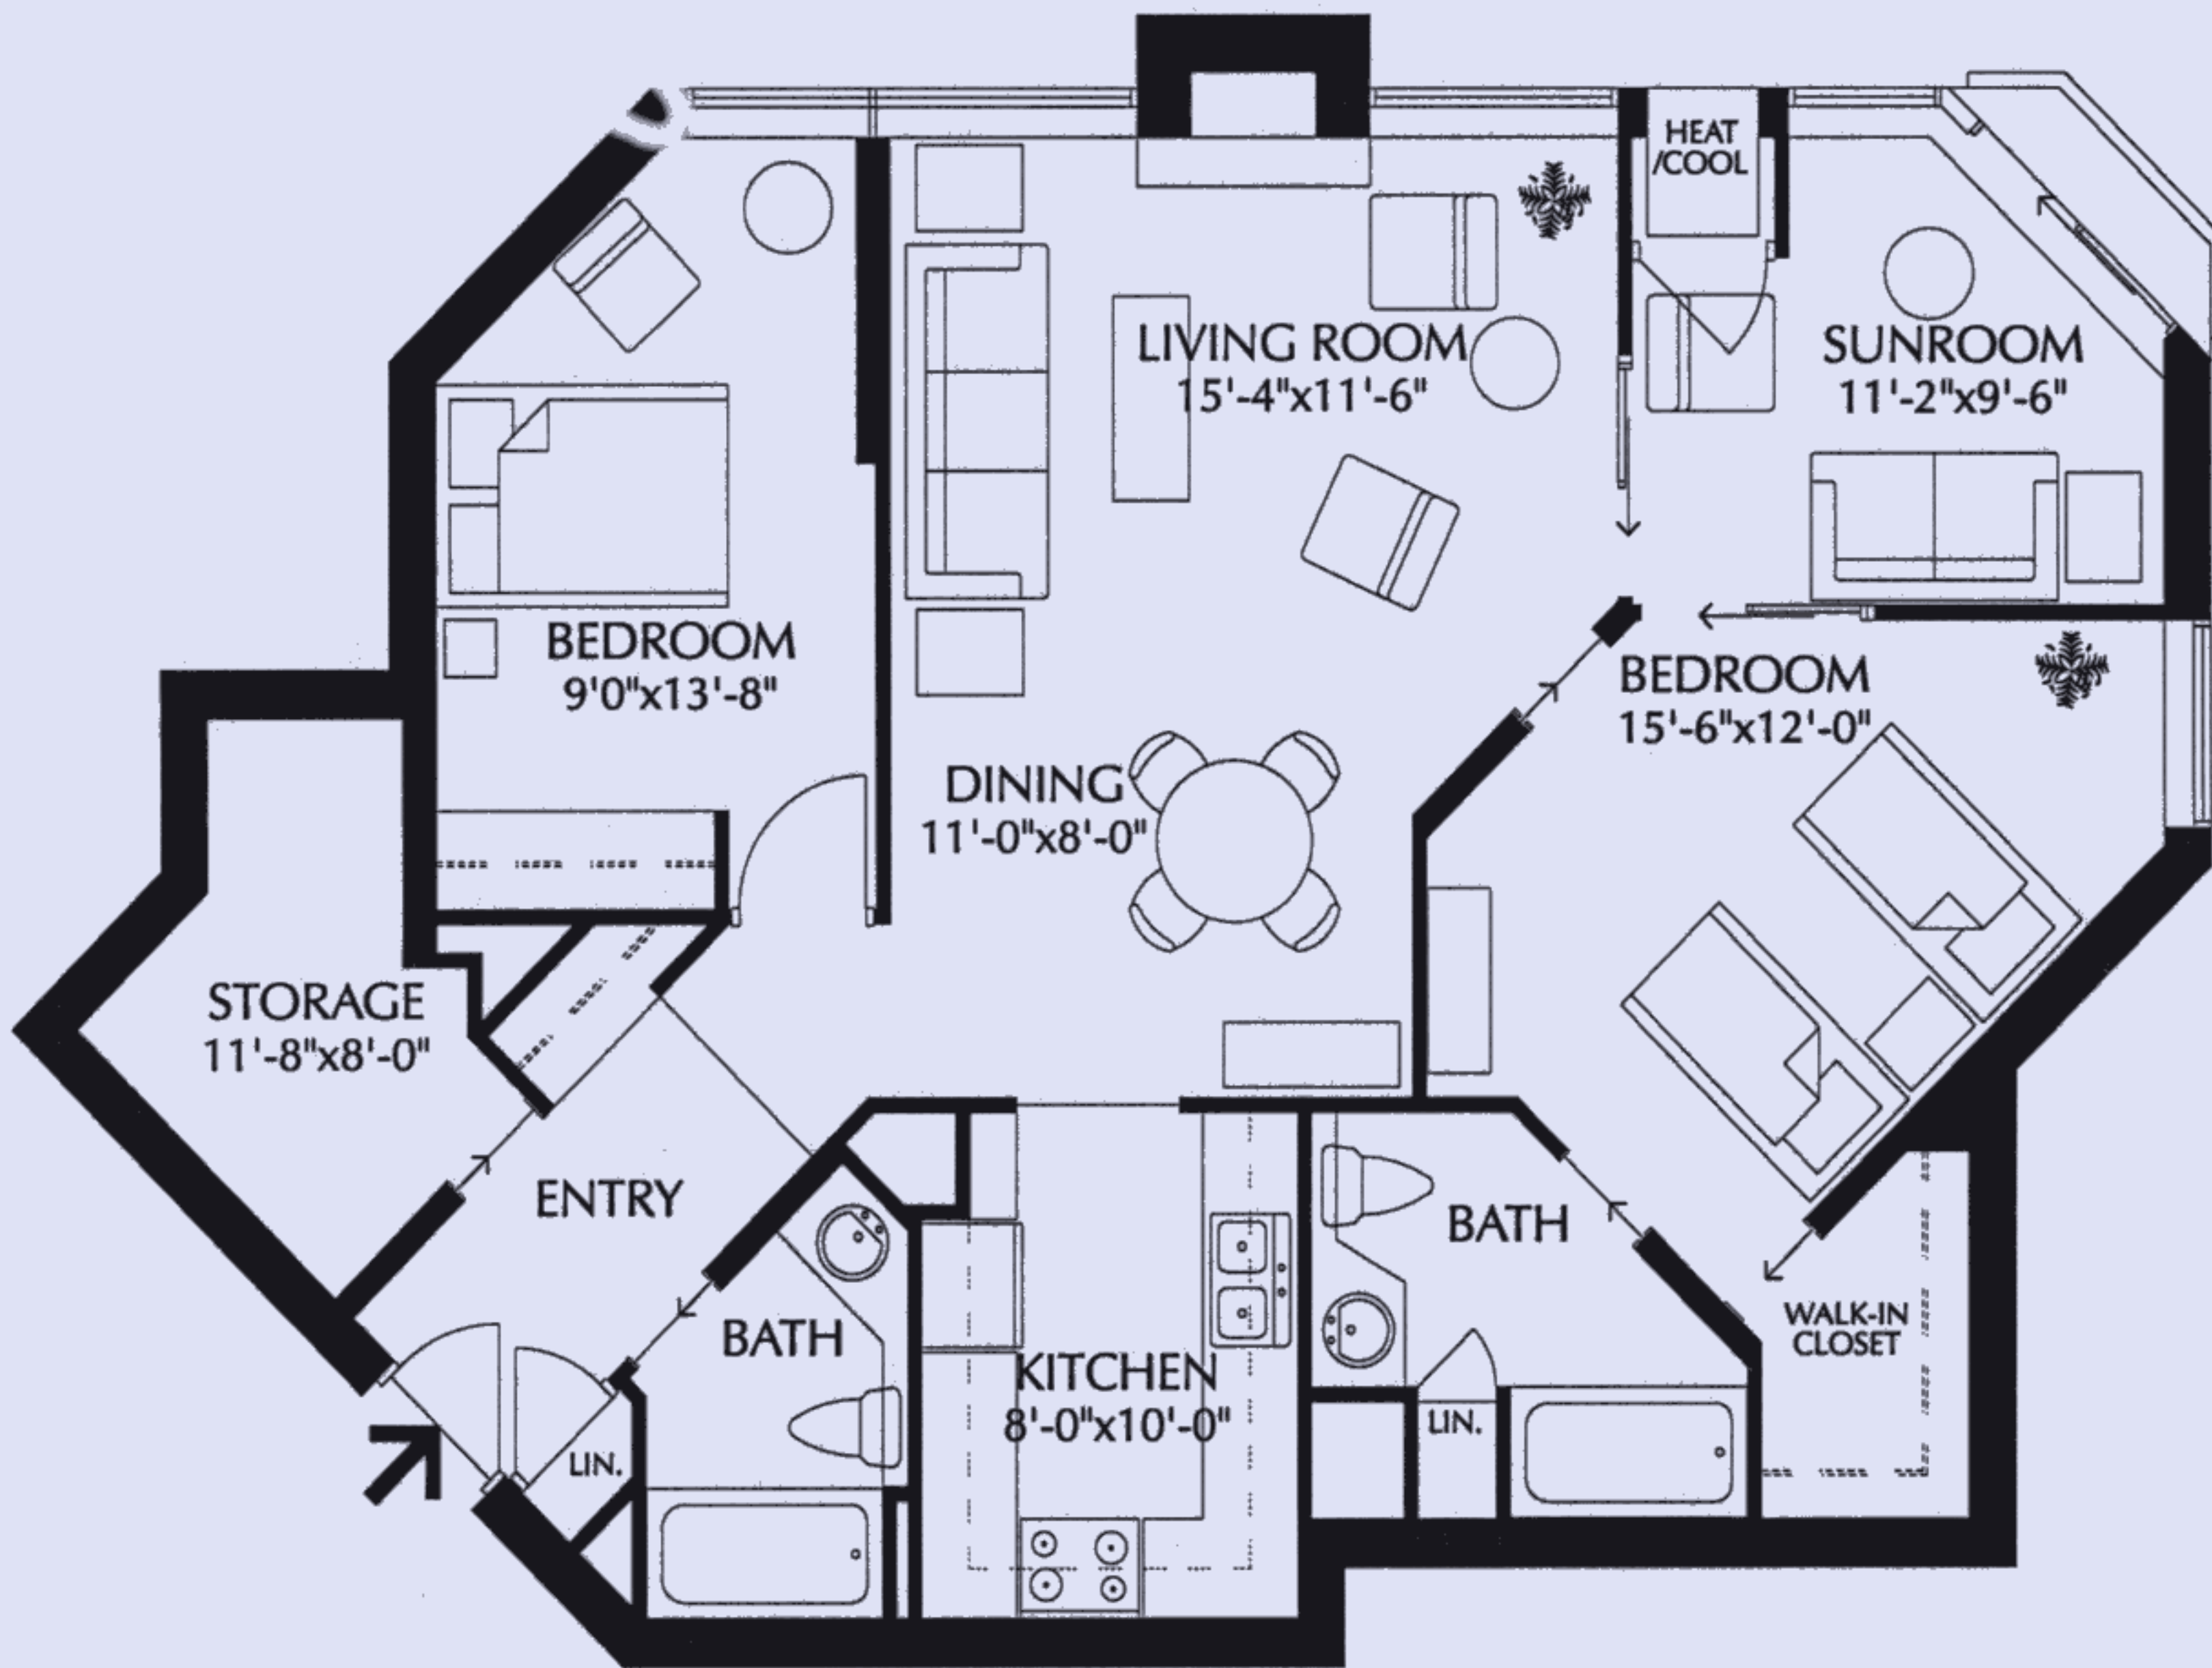

# St. Joseph's Estates

DUNDAS  
ONTARIO

SUITE TYPE

# D

2 BR, 2 Baths  
1,010 SF net